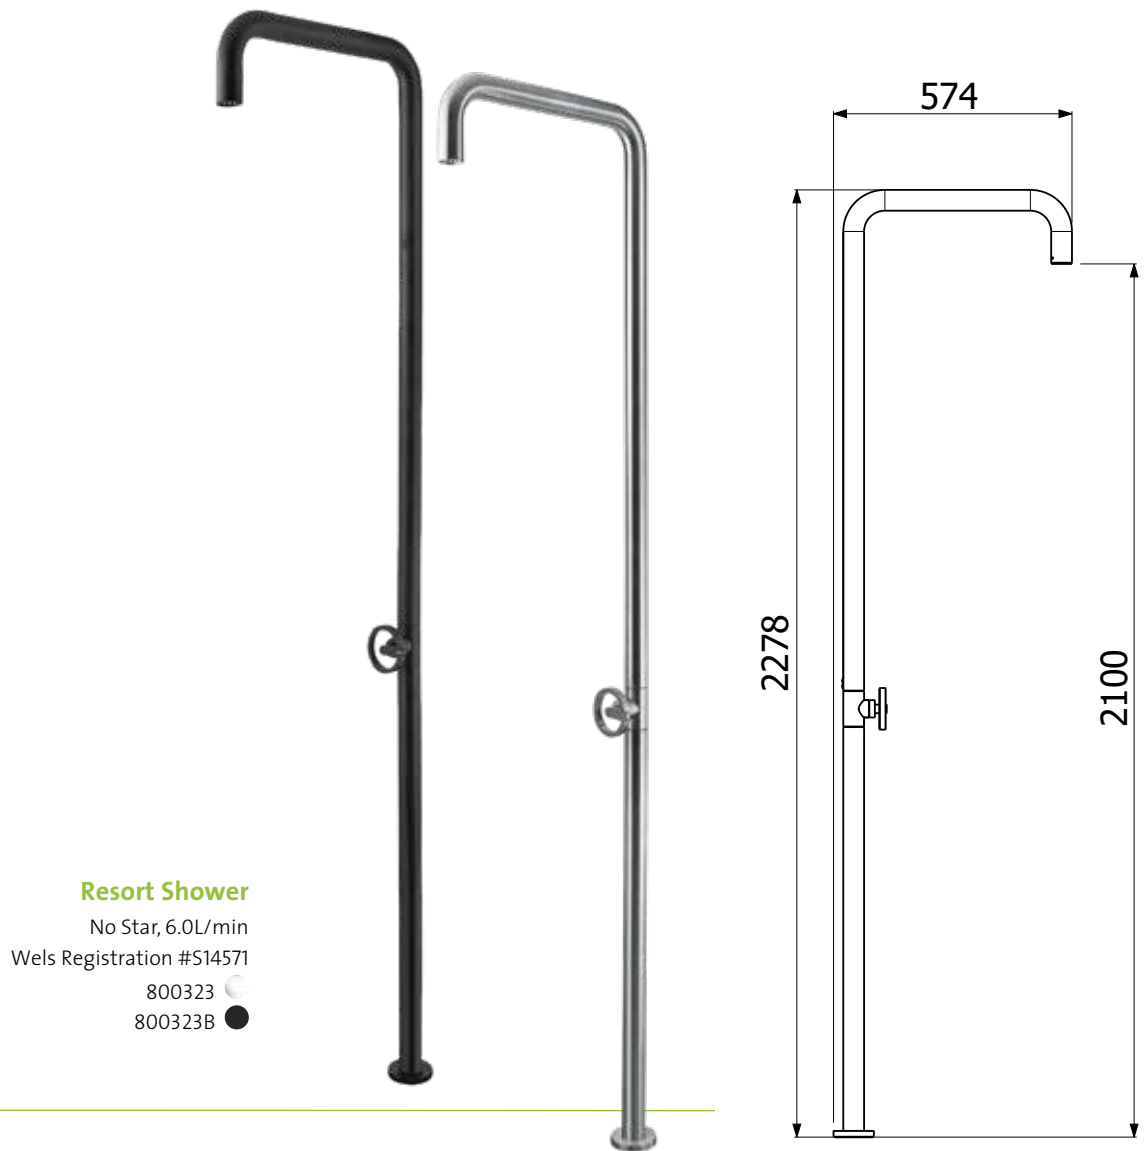

*Made from 316 Marine
Grade Stainless Steel*