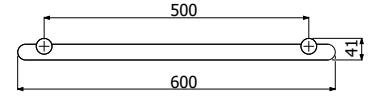

PIAZZA

Piazza Towel Rail 60cm

- 900162
- 900162B
- 900162BN
- 900162LG