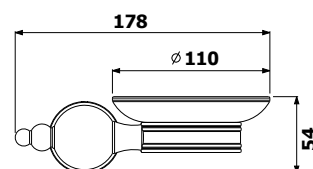

Available Finishes

-  Chrome
-  Brushed Nickel
-  Bronze

Towel Rail 600mm (900051)

Provincial Toilet Roll Holder

- 900048
- 900048BN
- 900048BR

Provincial Soap Dish

- 900053
- 900053BN
- 900053BR

Resort Shower (800323)