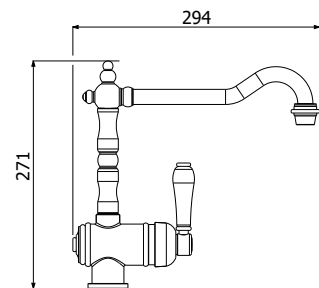

Single Lever Kitchen Mixer

4 Star, 7.5L/min
Wels Registration #T25595

- 2050C
- 2050BN
- 2050BR

Available Finishes

- chrome
- brushed nickel
- bronze