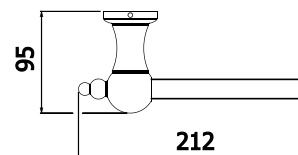

Available Finishes

-  Chrome
-  Brushed Nickel
-  Bronze

Towel Rail 600mm (900051)

Provincial Toilet Roll Holder

- 900048
- 900048BN
- 900048BR

Provincial Soap Dish

- 900053
- 900053BN
- 900053BR

Resort Shower (800323)