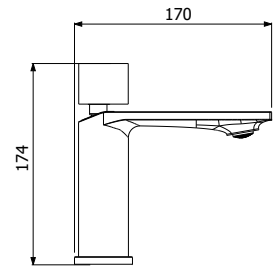

Mixers	28
Provincial Kitchen	32

BATHROOM

High Basin Mixer (500518B)

PIAZZA

Piazza Basin Mixer

5 Star, 5.0L/min
Wels Registration #T41543

- 500517 
- 500517B 
- 500517BN 
- 500517LG 

Piazza High Basin Mixer