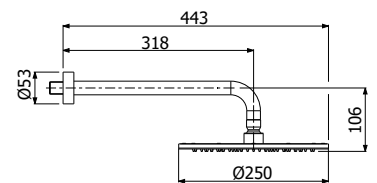

Piazza Horizontal Shower

3 Star, 8.0L/min
Wels Registration #S17508

- 800807
- 800807B
- 800807BN
- 800807LG