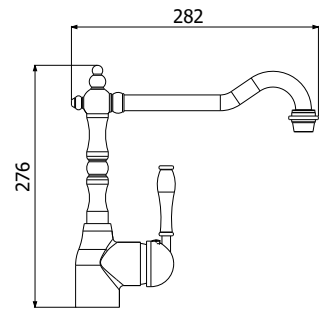

Provincial Palais

4 Star, 7.5L/min
Wels Registration #T25199

- PALAIS
- PALAIS-BN
- PALAIS-BR