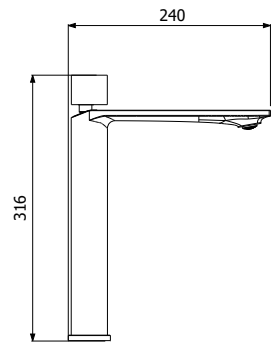

Piazza High Basin Mixer

5 Star, 5.0L/min
Wels Registration #T41544

- 500518
- 500518B
- 500518BN
- 500518LG