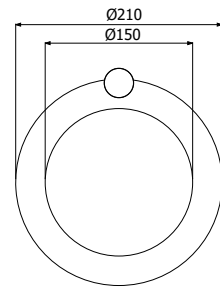

Piazza Towel Ring

- 900163
- 900163B
- 900163BN
- 900163LG