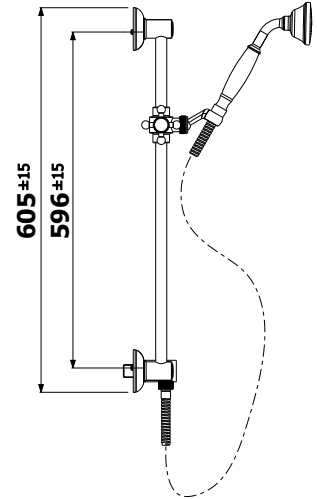

- 3 Star, 8.5L/min
Wels Registration #S11696
- 700007 
- 700007BN 
- 700007BR 

Available Finishes

-  Chrome
-  Brushed Nickel
-  Bronze

Floor Mounted Bath Filler (700007)

Shower on Rail

3 Star, 8.5L/min
Wels Registration #S11239
900069 
900069BN 
900069BR 