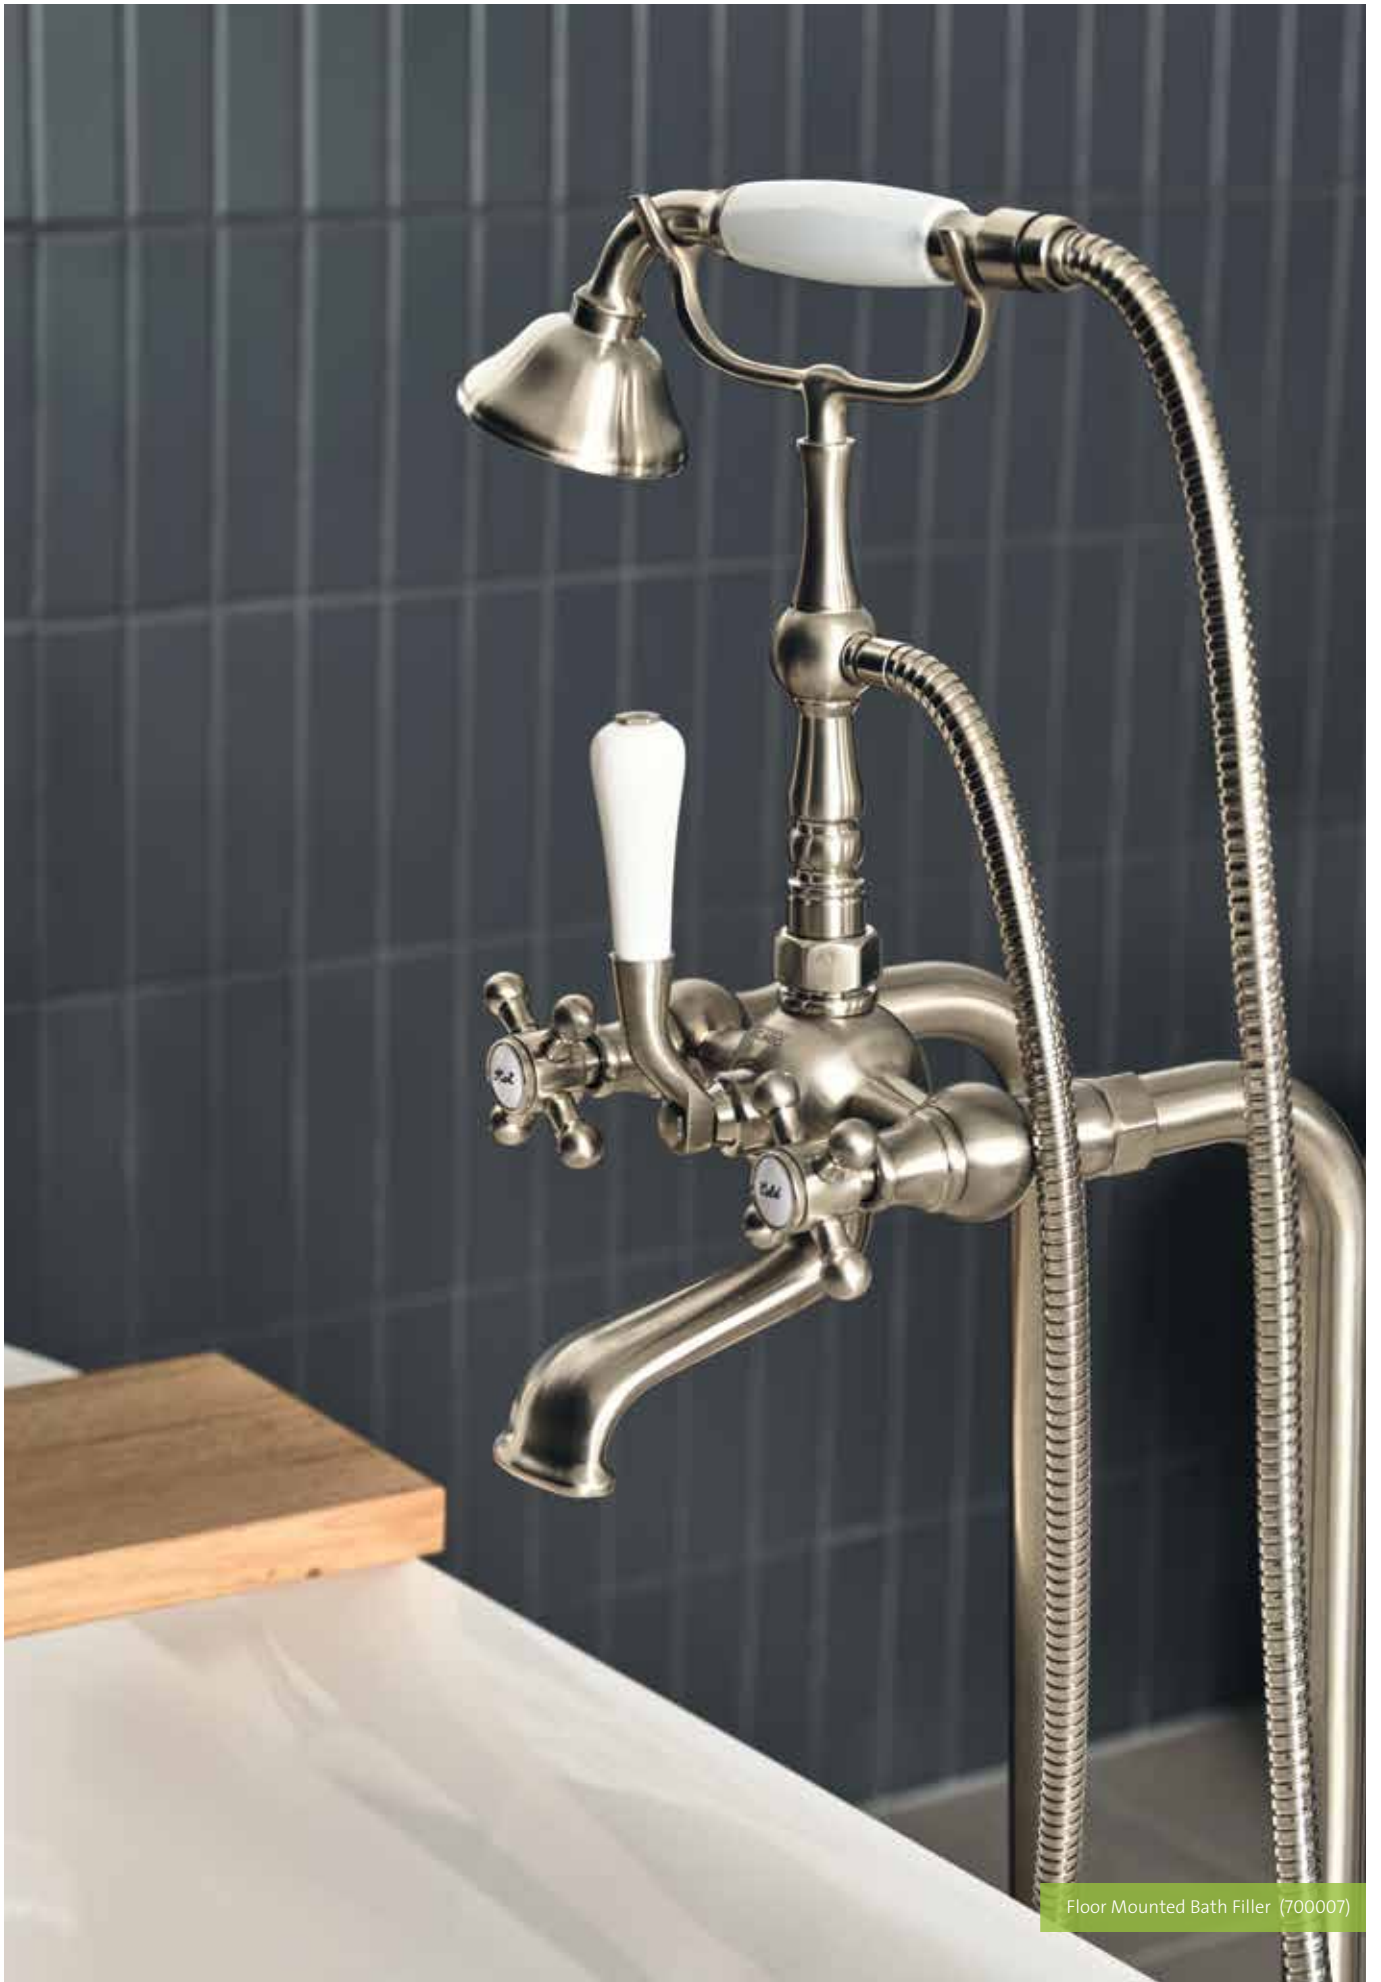

Floor Mounted Bath Filler (700007)