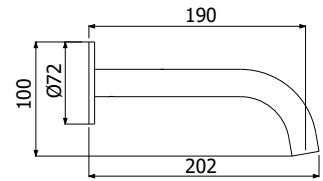

Piazza Wall Mounted Spout - Round

6 Star, 4.0L/min
Wels Registration #T41545

- 500144
- 500144B
- 500144BN
- 500144LG