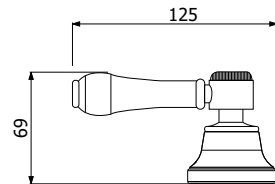

Top Assemblies Lever Handle

- 500339
- 500339BN
- 500339BR