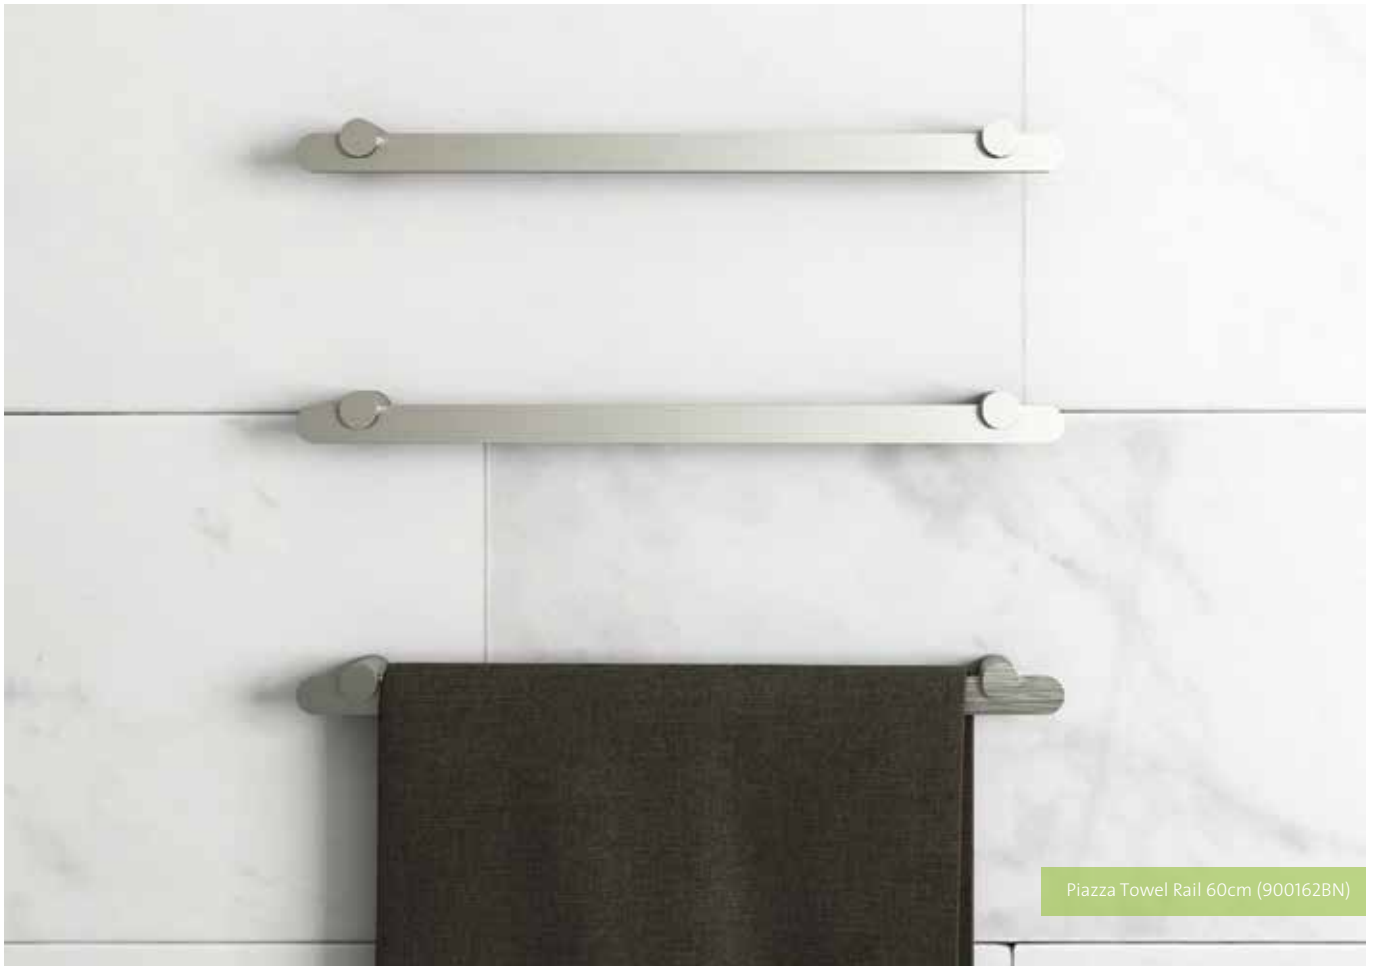

Piazza Towel Rail 60cm (900162BN)

Piazza Toilet Roll Holder

- 900159
- 900159B
- 900159BN
- 900159LG