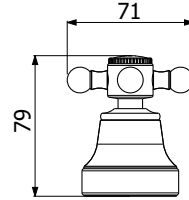

Top Assemblies Cross Handle

- 2200C
- 2200BN
- 2200BR