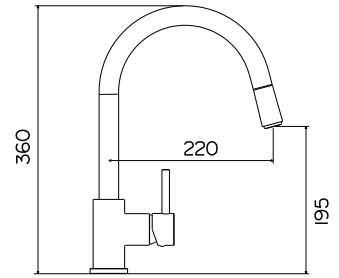

MIXERS

SK5-AV

5 Star, 5.0L/min
Wels Registration #T10360

- SK5-AV
- SK5-AV-B
- SK5-AV-BN