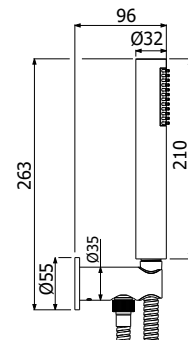

Piazza Handshower Set

3 Star, 8.5L/min
Wels Registration #S17511

- 900113
- 900113B
- 900113BN
- 900113LG

Available Finishes

- Chrome
- Black
- Brushed Nickel
- Light Gold