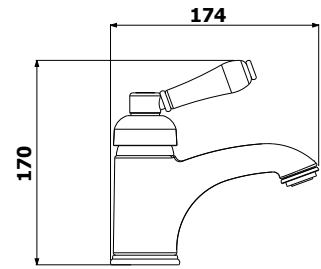

Basin Mixer

4 Star, 7.5L/min
Wels Registration #T25138

- 9010C
- 9010BN
- 9010BR