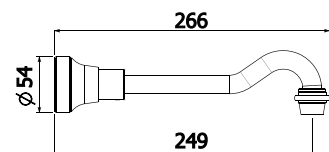

Basin Spout

Supplied with an open flow aerator to use over a bath
3 Star, 8.0L/min
Wels Registration #T32035

- 2075C
- 2075BN
- 2075BR