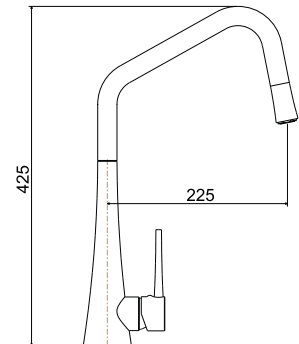

4 Star, 7.5L/min
Wels Registration #T21841

- LUZ-1 
- LUZ-1BC 
- LUZ-1B 

Tink D Pull Out

4 Star, 7.5L/min
Wels Registration #T25598

- TINKD 
- TINKD-BG 
- TINKD-B 
- TINKD-BN 
- TINKD-W 

Available Finishes

-  Chrome
-  Black
-  Brushed Nickel
-  Onyx
-  Concrete
-  Croma
-  White

MIXERS

Patio 316 Stainless Steel Pull Out Mixer

5 Star, 5.0L/min
Wels Registration #T40664
400727 ●

Urban Pull Out Mixer

5 Star, 5.0L/min
Wels Registration #T37943
400728 ●
400728B ●
400728BN ●
400728NBR ●