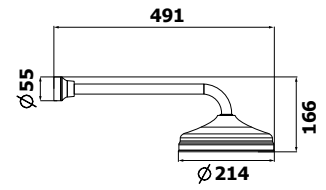

Overhead Shower with Hand Shower

Hand Shower 3 Star, 8.5L/min
Overhead 3 Star, 8.5L/min
Wels Registration #S10666
800004 
800004BN 
800004BR 

Provincial Shower

3 Star, 9.0L/min
Wels Registration #S11572

- 800276 
- 800276BN 
- 800276BR 