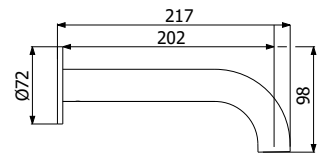

Piazza Wall Mounted Bath Spout - Round

- 700112
- 700112B
- 700112BN
- 700112LG