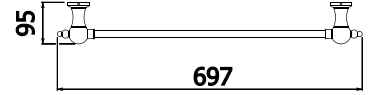

PROVINCIAL BATHROOM

Provincial Towel Rail 600mm

- 900051
- 900051BN
- 900051BR