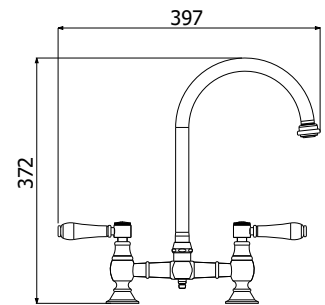

Provincial Exposed Breech Set

3 Star, 9.0L/min
Wels Registration #T26558

- 400160
- 400160BN
- 400160BR