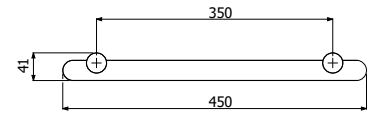

-  Chrome
-  Black
-  Brushed Nickel
-  Light Gold

PIAZZA

Piazza Towel Rail 60cm

- 900162 
- 900162B 
- 900162BN 
- 900162LG 

Piazza Towel Rail 45cm

- 900161 
- 900161B 
- 900161BN 
- 900161LG 

Piazza Towel Ring