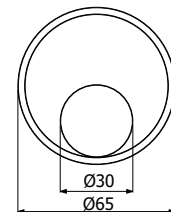

Piazza Robe Hook

- 900158
- 900158B
- 900158BN
- 900158LG