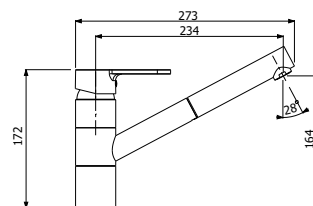

*Made from 316 Marine
Grade Stainless Steel*

KITCHEN

ISA Kitchen Mixer with Pull Out (400710)

ISA Kitchen Mixer with Pull Out

5 Star, 5.0L/min
Wels Registration #T37948

- 400710 ●
- 400710B ●
- 400710C ●
- 400710CR ●
- 400710A ●