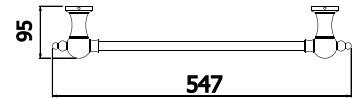

Provincial Towel Rail 450mm

- 900050
- 900050BN
- 900050BR