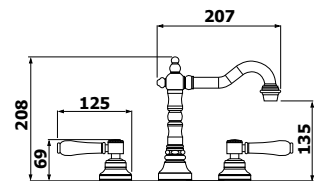

- 9010C 
- 9010BN 
- 9010BR 

Side Lever Basin Mixer

6 Star, 4.5L/min
Wels Registration #T20767

- 2150C 
- 2150BN 
- 2150BR 

3 Piece Basin Set with Lever Handles

5 Star, 5.0L/min
Wels Registration #T28248

- 500304 
- 500304BN 
- 500304BR 