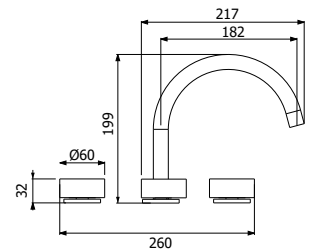

5 Star, 5.0L/min
Wels Registration #T41544

- 500518 
- 500518B 
- 500518BN 
- 500518LG 

Piazza 3 Piece Basin Mixer - Round

5 Star, 5.0L/min
Wels Registration #T41546

- 500519 
- 500519B 
- 500519BN 
- 500519LG 