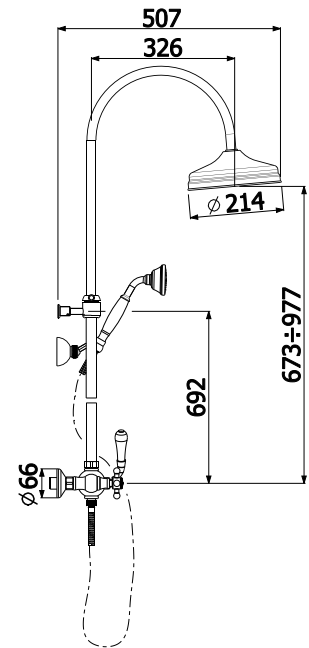

Shower on Rail

3 Star, 8.5L/min
Wels Registration #S11239
900069
900069BN
900069BR

Overhead Shower with Hand Shower

Hand Shower 3 Star, 8.5L/min
Overhead 3 Star, 8.5L/min
Wels Registration #S10666
800004
800004BN
800004BR