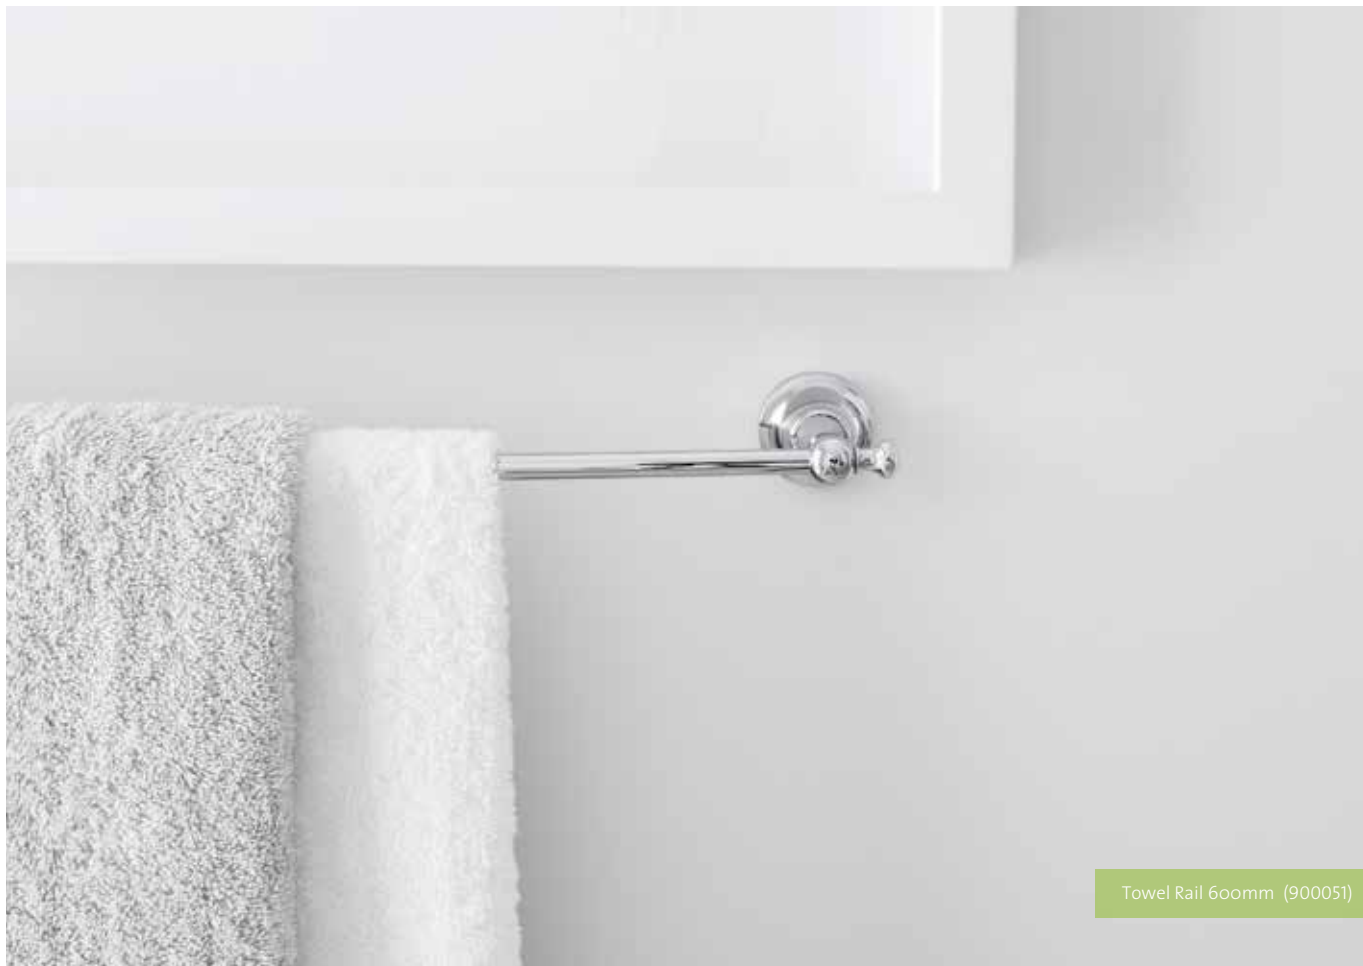

Available Finishes

-  Chrome
-  Brushed Nickel
-  Bronze

Towel Rail 600mm (900051)

Provincial Toilet Roll Holder

- 900048
- 900048BN
- 900048BR

Provincial Soap Dish

- 900053
- 900053BN
- 900053BR

Resort Shower (800323)