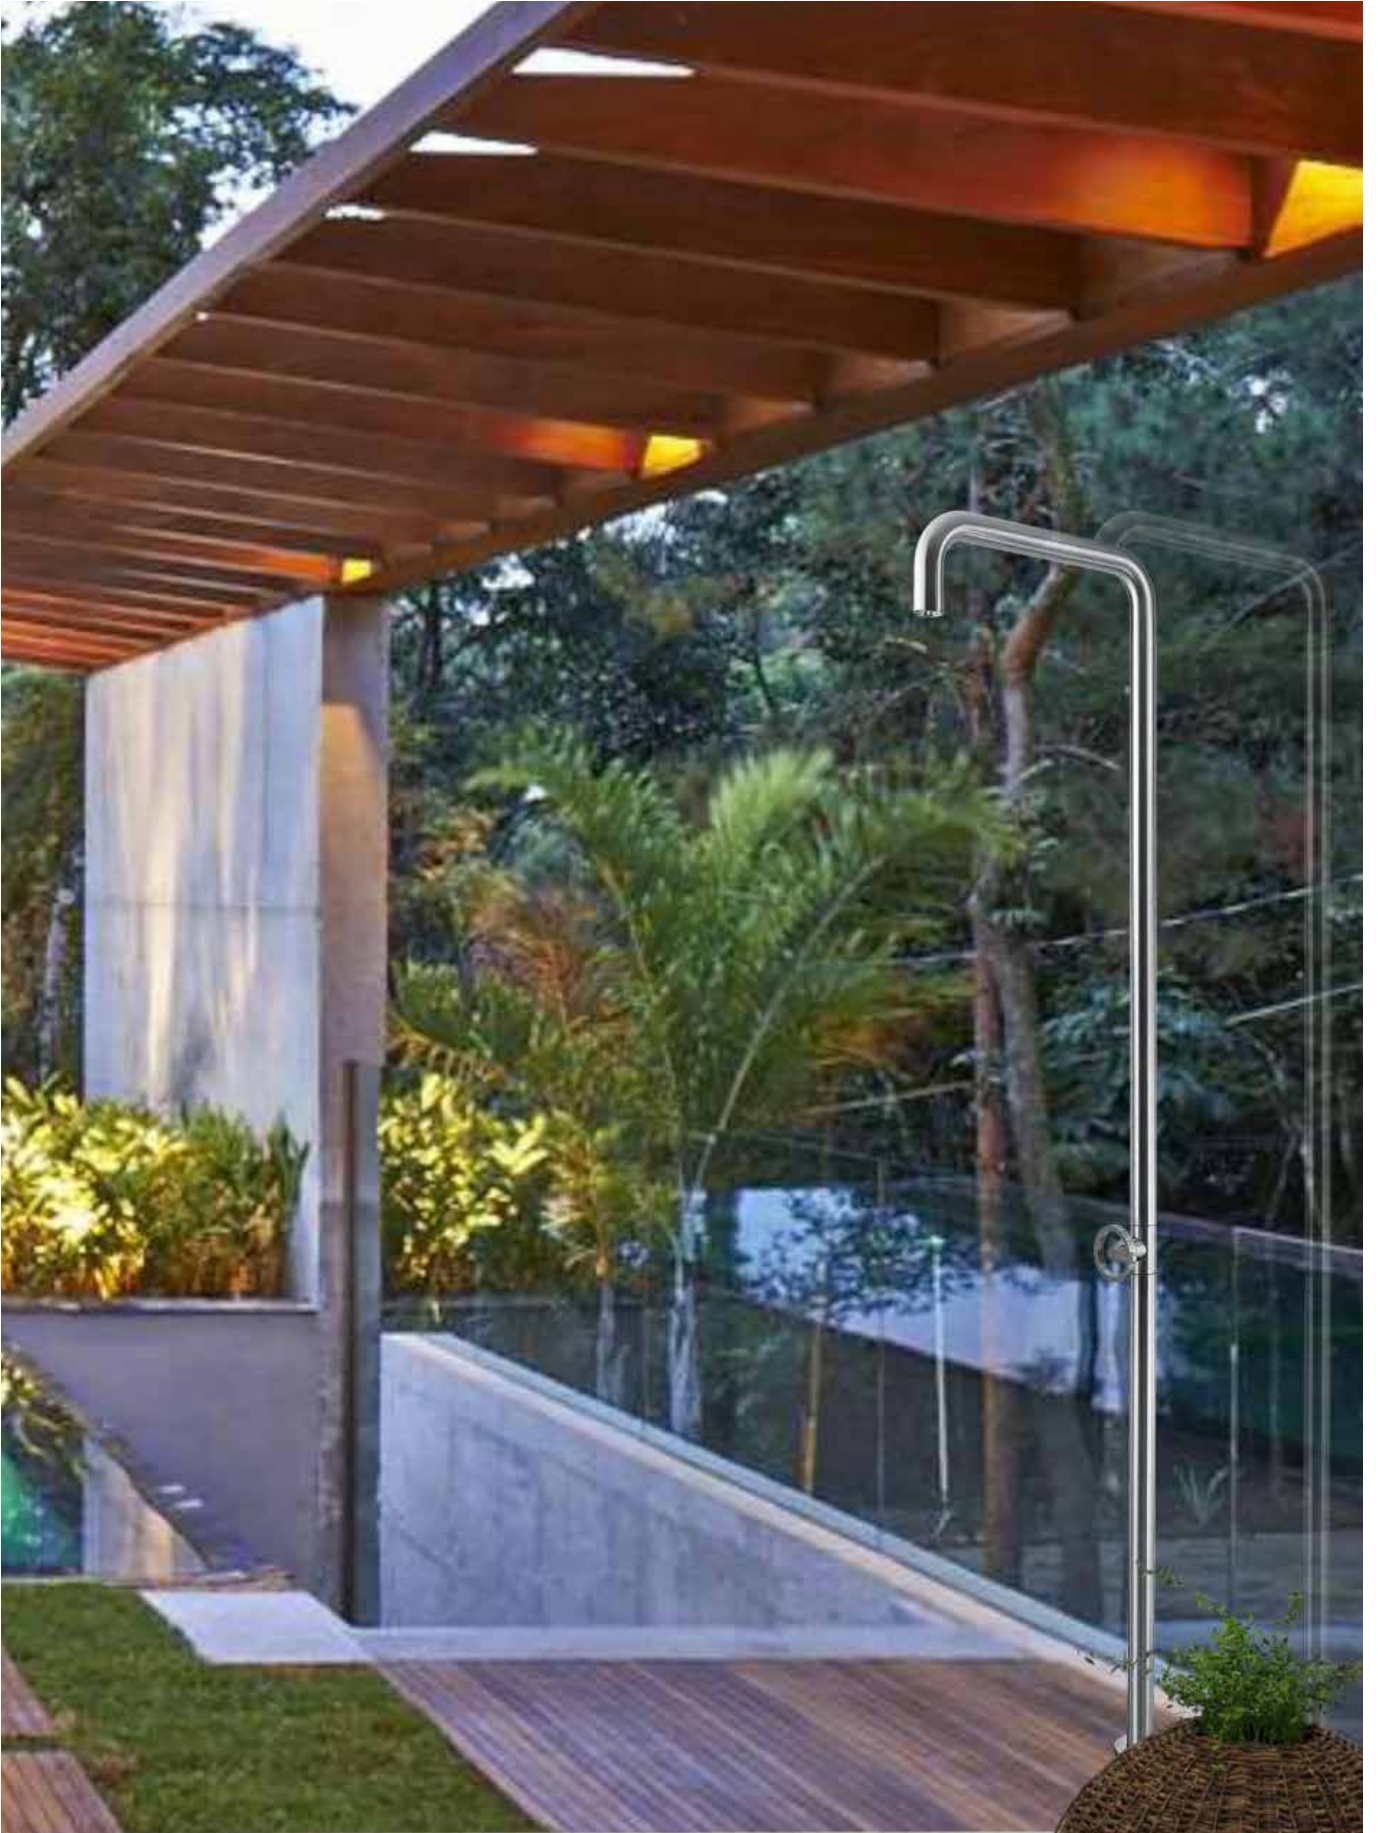

Available Finishes

-  Chrome
-  Brushed Nickel
-  Bronze

Towel Rail 600mm (900051)

Provincial Toilet Roll Holder

- 900048
- 900048BN
- 900048BR

Provincial Soap Dish

- 900053
- 900053BN
- 900053BR

Resort Shower (800323)