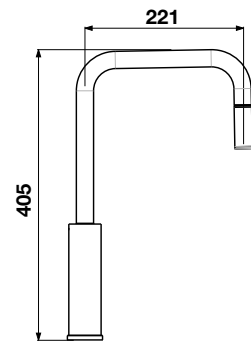

MIXERS

SK5-AV

5 Star, 5.0L/min
Wels Registration #T10360

- SK5-AV 
- SK5-AV-B 
- SK5-AV-BN 

Luz Pull Out

4 Star, 7.5L/min
Wels Registration #T25594

- LUZ 
- LUZ-BC 
- LUZ-B 

Luz 1 Pull Out