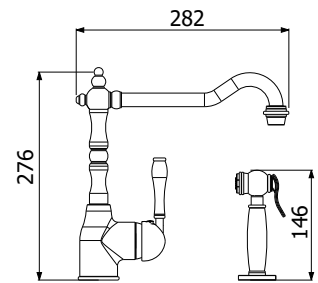

Provincial Mixer with Spray

5 Star, 5.0L/min
Wels Registration #T32658

- 400073
- 400073BN
- 400073BR