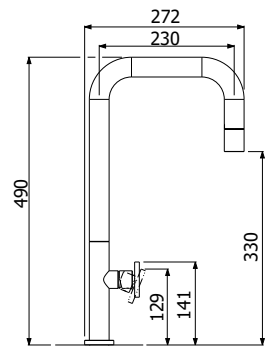

MIXERS

Patio 316 Stainless Steel Pull Out Mixer

5 Star, 5.0L/min
Wels Registration #T40664
400727 ●