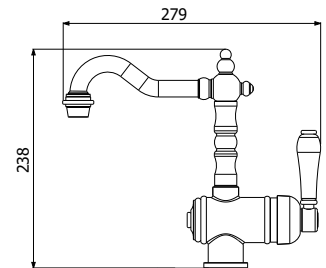

Side Lever Basin Mixer

6 Star, 4.5L/min
Wels Registration #T20767

- 2150C
- 2150BN
- 2150BR