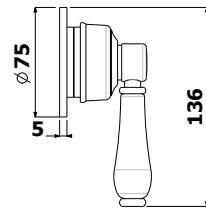

Shower Wall Mixer (complete)

- 9060C 
- 9060BN 
- 9060BR 

Provincial Diverter Mixer

- 800008 
- 800008BN 
- 800008BR 

Available Finishes

-  Chrome
-  Brushed Nickel
-  Bronze

PROVINCIAL BATHROOM

Provincial Towel Rail 600mm