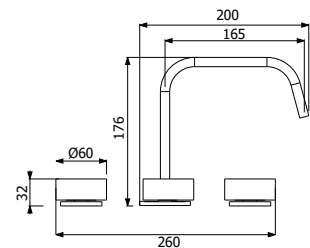

Piazza 3 Piece Basin Mixer - Square

6 Star, 4.0L/min
Wels Registration #T41547

- 500520
- 500520B
- 500520BN
- 500520LG

Available Finishes

Chrome Black Brushed Nickel Light Gold