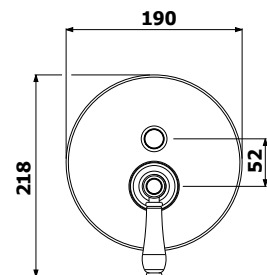

Provincial Diverter Mixer

- 800008
- 800008BN
- 800008BR

Available Finishes

- Chrome
- Brushed Nickel
- Bronze