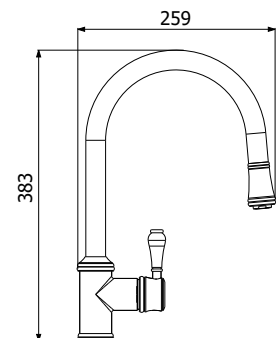

Provincial Single Lever Kitchen Mixer with Pull Out

5 Star, 6.0L/min
Wels Registration #T31039

- 400674
- 400674BN
- 400674BR