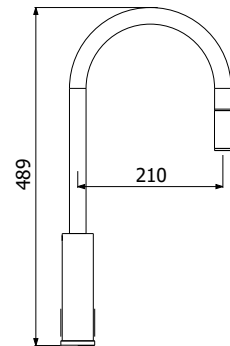

Luz 1 Pull Out

4 Star, 7.5L/min
Wels Registration #T21841

- LUZ-1
- LUZ-1BC
- LUZ-1B