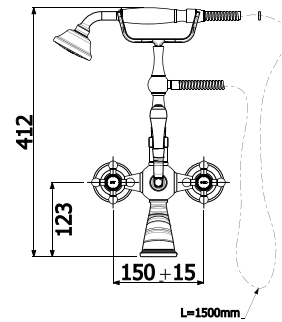

- 2200C 
- 2200BN 
- 2200BR 

Top Assemblies Lever Handle

- 500339 
- 500339BN 
- 500339BR 

Wall Mounted Bath Filler

- 3 Star, 8.5L/min
Wels Registration #S11696
- 700006 
- 700006BN 
- 700006BR 

Floor Mounted Bath Filler