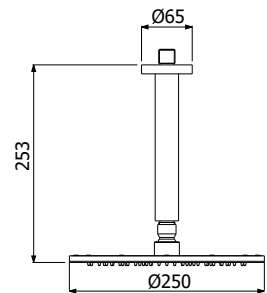

Piazza Vertical Shower

3 Star, 8.5L/min
Wels Registration #S17509

- 800804
- 800804B
- 800804BN
- 800804LG