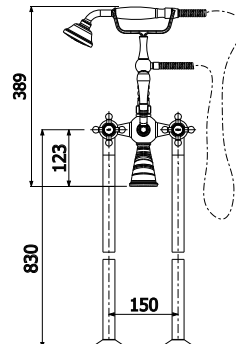

Floor Mounted Bath Filler

- 3 Star, 8.5L/min
  Wels Registration #S11696
- 700007
- 700007BN
- 700007BR

Available Finishes

- Chrome
- Brushed Nickel
- Bronze