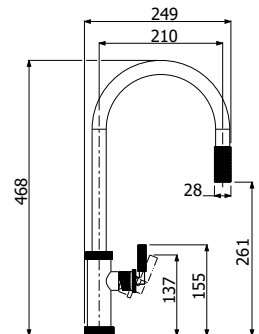

-  Chrome
-  Black
-  Brushed Nickel
-  Onyx
-  Concrete
-  Croma
-  White

MIXERS

Patio 316 Stainless Steel Pull Out Mixer

5 Star, 5.0L/min
Wels Registration #T40664
400727 ●

Urban Pull Out Mixer

5 Star, 5.0L/min
Wels Registration #T37943
400728 ●
400728B ●
400728BN ●
400728NBR ●