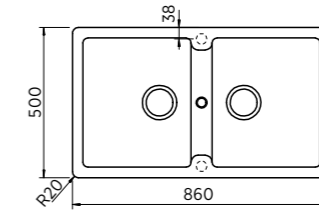

**SCHÖCK
TYPOS TN200**

860mm x 500mm

Optional Accessories:
(see page 30) (01) (23) (74)

- The combination of classic design and ultra-modern materiality creates an exceptionally high-grade sink range. The quartz particles in CRISTALITE® PLUS provide long-lasting protection against wear and make this sink range extremely durable.
- Taphole optional for inset applications • Pictured in Onyx.

**SCHÖCK
EURO ER-100**

435mm x 435mm

- The smart external dimensions mean you can create a premium-quality look even in the smallest of kitchens with the undermount option.
- Stain resistant. • Pictured in Concrete.

**SCHÖCK
VIRTUS VN-100XL**

838mm x 530mm

Optional Accessories:
(see page 30) (01)

- Incredibly spacious bowl that can be used in both kitchen and laundry applications.
- Stain resistant. • Pictured in Cromo.