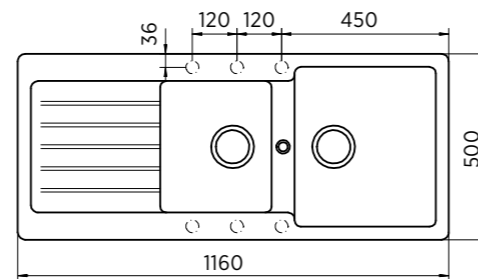

1160mm x 500mm

- The combination of classic design and ultra-modern materiality creates an exceptionally high-grade sink range. The quartz particles in CRISTALITE® PLUS provide long-lasting protection against wear and make this sink range extremely durable.
- Taphole optional.
- Pictured in Onyx.