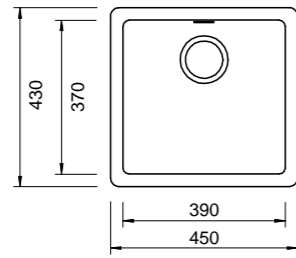

SCHOCK QUADRO QN-100S

CRISTALITE+®

COLOUR OPTIONS

450mm x 430mm

Optional Accessories: (see page 30) 01 03 44 63 68

- The smart external dimensions mean you can create a premium-quality look even in the smallest of kitchens with the undermount option.
- Stain resistant. • Pictured in Cromia.

SCHOCK QUADRO QN-100

CRISTALITE+®

COLOUR OPTIONS

550mm x 430mm

Optional Accessories: (see page 30) 01 03 44 63 68

- Remarkably easy to clean - dirt finds it virtually impossible for dirt to stick to the surface.
- Offers exceptional strength and durability. • Pictured in Concrete.

SCHOCK QUADRO QN-150

CRISTALITE+®

COLOUR OPTIONS

550mm x 430mm

Optional Accessories: (see page 30) 03 44 63 68

- The smart external dimensions mean you can create a premium-quality look even in the smallest of kitchens with the undermount option.
- Stain resistant. • Pictured in Onyx.

SCHOCK NEMO NE100S

COLOUR OPTIONS

STOCKED ITEM

ORDER IN ONLY*

490mm x 510mm

- Synonymous with innovation, the Nemo range and is a trendsetter among sinks. With a stream of exciting new colours to choose from, there is never a dull moment around the worktop and the kitchen sink.

- Pictured in Onyx.
- Taphole optional.

Optional Accessories (see page 30): 02

SCHOCK NEMO NE100

COLOUR OPTIONS

STOCKED ITEM

ORDER IN ONLY*

570mm x 510mm

- Synonymous with innovation, the Nemo range and is a trendsetter among sinks. With a stream of exciting new colours to choose from, there is never a dull moment around the worktop and the kitchen sink.

- Pictured in Alpina.
- Taphole optional.

Optional Accessories (see page 30): 02