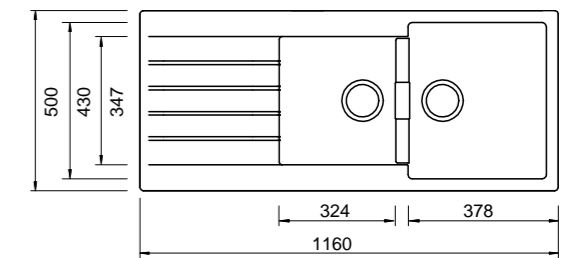

SCHOCK SIGNUS D200

1160mm x 500mm

- Incredibly spacious with two large bowls and a sizable draining board.
- Designed with straight lines and appeal, this sink fits perfectly into any style of kitchen offering exceptional strength and durability.
- Pictured in Magma.
- Taphole optional.

Optional Accessories (see page 30): 01 02 23 48 49 60 67 69 74

COLOUR OPTIONS

CRISTADUR®