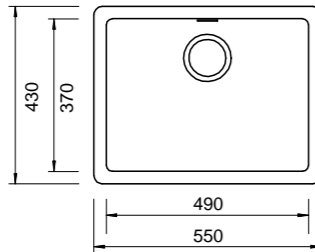

SCHOCK QUADRO QN-100S

CRISTALITE+®

COLOUR OPTIONS

450mm x 430mm

Optional Accessories: (see page 30) 01 03 44 63 68

- The smart external dimensions mean you can create a premium-quality look even in the smallest of kitchens with the undermount option.
- Stain resistant. • Pictured in Cromia.