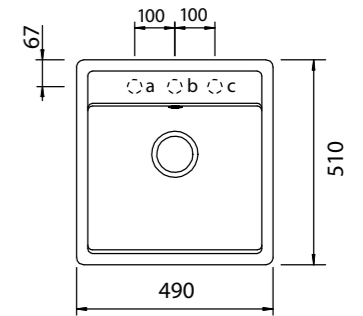

490mm x 510mm

- Synonymous with innovation, the Nemo range and is a trendsetter among sinks. With a stream of exciting new colours to choose from, there is never a dull moment around the worktop and the kitchen sink.

- Pictured in Onyx.
- Taphole optional.

Optional Accessories (see page 30): 02