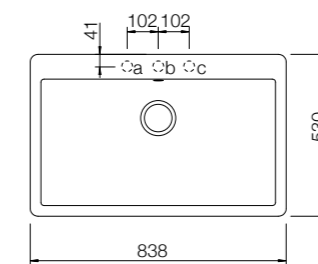

**SCHÖCK
EURO ER-100**

435mm x 435mm

- The smart external dimensions mean you can create a premium-quality look even in the smallest of kitchens with the undermount option.
- Stain resistant. • Pictured in Concrete.