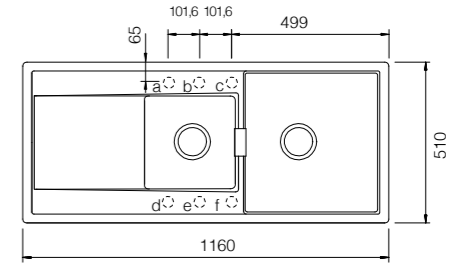

SCHOCK GREEN LINE MONO MD-175

1160mm x 510mm

Optional Accessories: (see page 30) 01 02 67 69 73

COLOUR OPTIONS