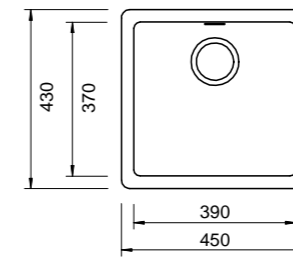

Optional Accessories (see page 30): (01) (02) (03) (48) (49) (60)

SCHOCK
SOHO N100S

CRISTADUR®

450mm x 430mm

Optional Accessories:
(see page 30) (01) (03) (44) (54) (60) (63) (68)

- The smart external dimensions mean you can create a premium-quality look even in the smallest of kitchens with the undermount option.
- Stain resistant and inert. • Pictured in Polaris.