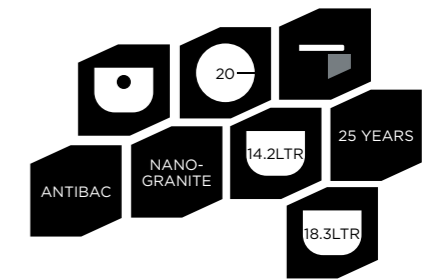

INCLUDED ACCESSORIES
Wooden Chopping Board & Chrome Carrier Grid

SCHOCK GREEN LINE GREENWICH GN-100XL

750mm x 455mm

- Voluptuous bowl
- Offers Exceptional durability and strength
- Pictured in Night
- Includes Chopping Board & Carrier Grid

Optional Accessories (see page 30): (50) (51) (54) (60) (67) (68) (69) (71)

INCLUDED ACCESSORIES
Wooden Chopping Board & Chrome Carrier Grid

SCHOCK GREEN LINE GREENWICH GN-200

750mm x 456mm

- Voluptuous bowl.
- Offers Exceptional durability and strength
- Pictured in Day
- Includes Chopping Board & Carrier Grid

Optional Accessories (see page 30): (50) (51) (67) (68) (69) (71)