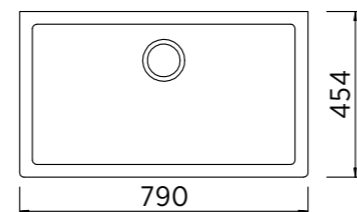

790mm x 454mm

- This modern sink has been designed due to the trend towards very large, deep bowls.
- The combination of classic design and ultra-modern materiality creates an exceptionally high-grade sink.
- The dimensions are perfectly suited to the modern kitchen in city and studio apartments.
- Pictured in Magma.

Optional Accessories (see page 30): 01 54 60 63