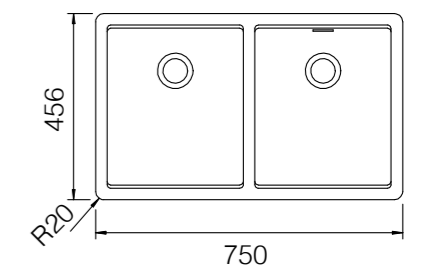

750mm x 456mm

- Voluptuous bowl
- Offers Exceptional durability and strength
- Pictured in Night
- Includes Chopping Board & Carrier Grid

Optional Accessories (see page 30): (50) (51) (67) (68) (69) (71)