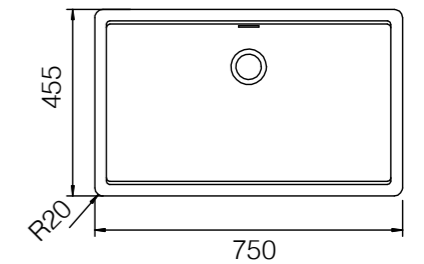

750mm x 455mm

- Voluptuous bowl
- Offers Exceptional durability and strength
- Pictured in Stone
- Includes Chopping Board & Carrier Grid

Optional Accessories (see page 30): (50) (51) (54) (60) (67) (68) (69) (71)

INCLUDED ACCESSORIES
Wooden Chopping Board & Chrome Carrier Grid