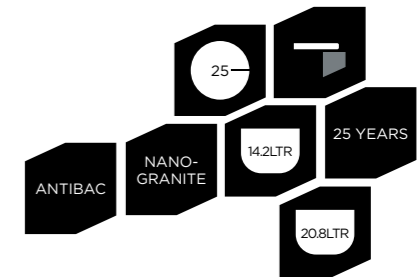

SCHOCK FORMHAUS FD-100L

CRISTALITE®

COLOUR OPTIONS

1000mm x 500mm

- Curvaceous large bowl with elegant drain tray.
- Durable & Easy to Clean Surface
- Pictured in Onyx
- Taphole optional

Optional Accessories (see page 30): 01 23 74

SCHOCK FORMHAUS FD200

CRISTALITE®

COLOUR OPTIONS

1160mm x 500mm

- Curvaceous large bowls with elegant drain tray.
- Durable & Easy to Clean Surface
- Pictured in Onyx
- Taphole optional

Optional Accessories (see page 30): 01 23 74