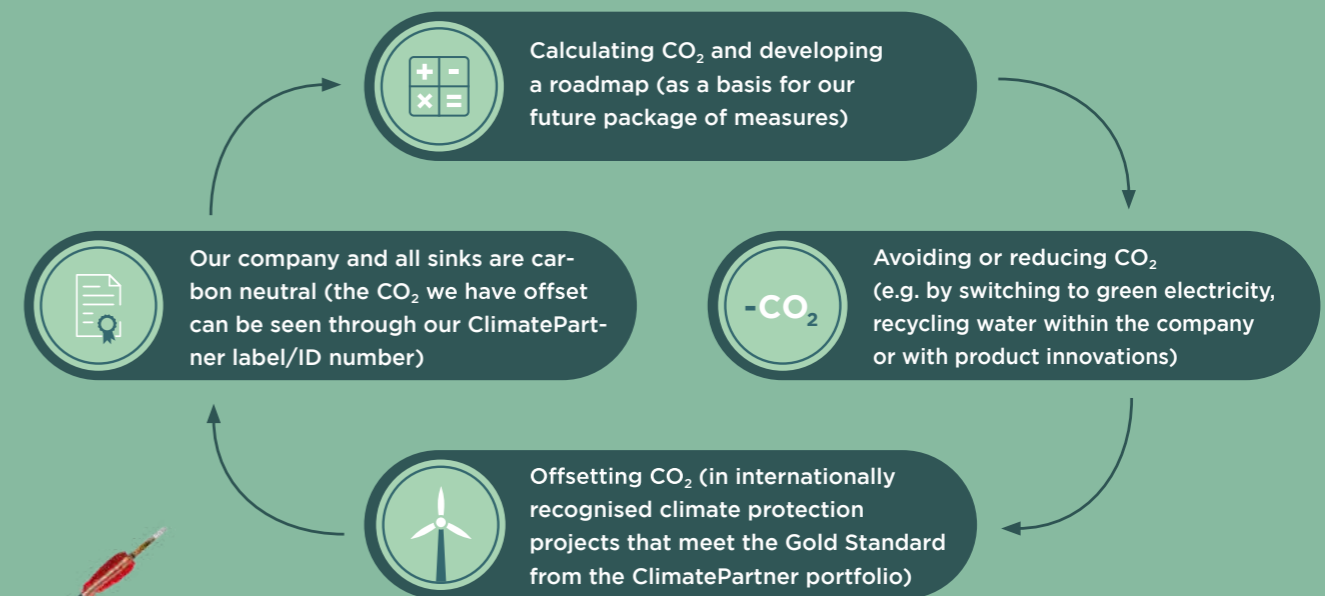

CRISTADUR® INTRODUCED

2022

SINK GREEN INTRODUCED

SINK GREEN

In 2022 we set out on the path to even more sustainability with SINK GREEN and a range of other measures. Here you can see some examples of how the story of SINK GREEN shapes our reality.

For instance, we have managed to achieve carbon neutrality for our company and all of our sinks. How? In four phases:

Many other steps, such as achieving certification from the German Institute for Sustainability and Economy (DINO), have already been taken – and will continue to be taken.