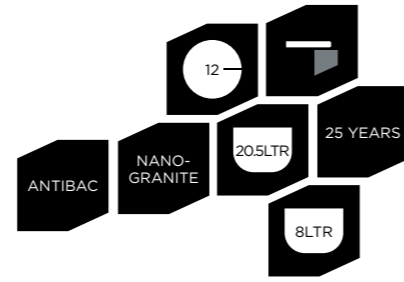

CRISTADUR®