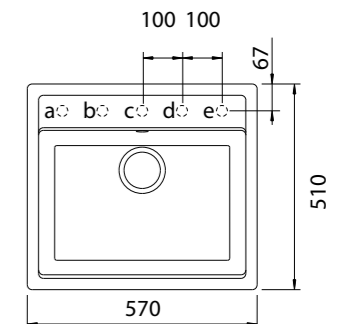

570mm x 510mm

- Synonymous with innovation, the Nemo range and is a trendsetter among sinks. With a stream of exciting new colours to choose from, there is never a dull moment around the worktop and the kitchen sink.

- Pictured in Alpina.
- Taphole optional.

Optional Accessories (see page 30): 02