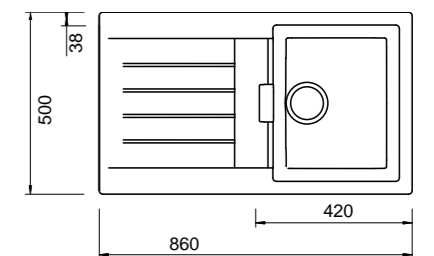

SCHOCK SIGNUS D100

860mm x 500mm

- Exceptional material properties thanks to the CRISTADUR® dirt repellent effect.
- Pictured in Stone.
- Taphole optional.

Optional Accessories (see page 30): 01 02 23 46 47 60 67 69 74

COLOUR OPTIONS

CRISTADUR®