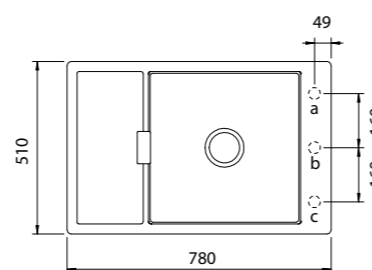

COLOUR OPTIONS

CRISTADUR®

SCHOCK MONO MD-100XS

COLOUR OPTIONS

780mm x 510mm

Optional Accessories: (see page 30) 50 51 69 73

SCHOCK SIGNUS D200

1160mm x 500mm