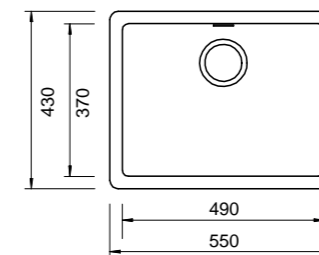

Optional Accessories (see page 30): (01) (02) (03) (48) (49) (60)

SCHOCK
SOHO N100S

CRISTADUR®

450mm x 430mm

Optional Accessories:
(see page 30) (01) (03) (44) (54) (60) (63) (68)

- The smart external dimensions mean you can create a premium-quality look even in the smallest of kitchens with the undermount option.
- Stain resistant and inert. • Pictured in Polaris.