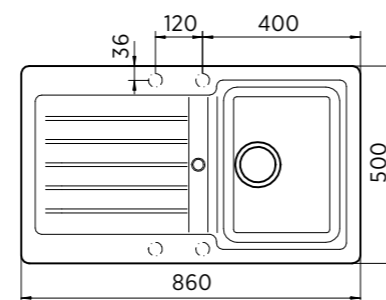

860mm x 500mm

- The combination of classic design and ultra-modern materiality creates an exceptionally high-grade sink range. The quartz particles in CRISTALITE® PLUS provide long-lasting protection against wear and make this sink range extremely durable.
- Taphole optional.
- Pictured in Alpina.

Optional Accessories (see page 30): 01 23 74