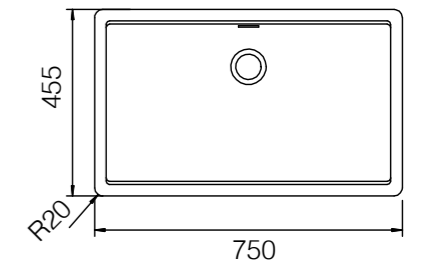

SCHOCK GREEN LINE GREENWICH GN-100XL

750mm x 455mm

- Voluptuous bowl
- Offers Exceptional durability and strength
- Pictured in Night
- Includes Chopping Board & Carrier Grid

Optional Accessories (see page 30): (50) (51) (54) (60) (67) (68) (69) (71)

INCLUDED ACCESSORIES
Wooden Chopping Board & Chrome Carrier Grid