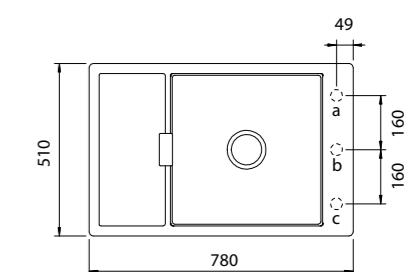

780mm x 510mm

Optional Accessories: (see page 30) 50 51 67 69 73

COLOUR OPTIONS

INCLUDED ACCESSORIES
Wooden Chopping Board & Chrome Carrier Grid

SCHOCK GREEN LINE GREENWICH GN-100XL

750mm x 455mm

- Voluptuous bowl
- Offers Exceptional durability and strength
- Pictured in Night
- Includes Chopping Board & Carrier Grid