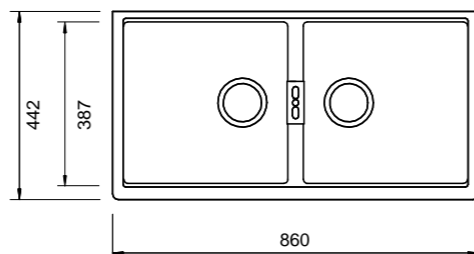

Optional Accessories (see page 30): (01) (02) (03) (23) (48) (49) (60) (71)

SCHOCK
HORIZONT N200U

CRISTADUR®

860mm x 442mm

- A smooth design, straight lines to suit contemporary kitchen style.
- Remarkably easy to clean - virtually impossible for dirt to stick to the surface thanks to the CRISTADUR® dirt repellent effect.
- Pictured in Magma.