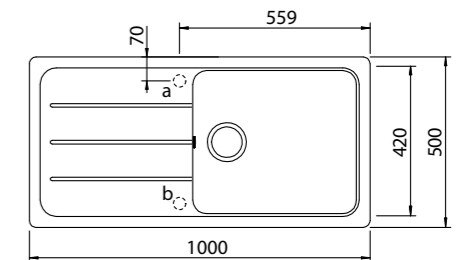

SCHOCK FORMHAUS FD-100L

CRISTALITE®

COLOUR OPTIONS

1000mm x 500mm

- Curvaceous large bowl with elegant drain tray.
- Durable & Easy to Clean Surface
- Pictured in Onyx
- Taphole optional

Optional Accessories (see page 30): 01 23 74