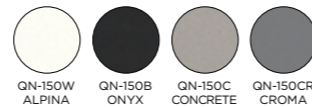

SCHOCK QUADRO QN-150

CRISTALITE+®

COLOUR OPTIONS

550mm x 430mm

Optional Accessories: (see page 30) 03 44 63 68

- The smart external dimensions mean you can create a premium-quality look even in the smallest of kitchens with the undermount option.
- Stain resistant. • Pictured in Onyx.