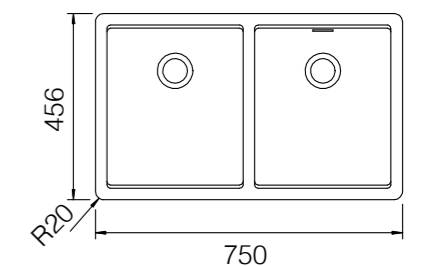

SCHOCK GREEN LINE GREENWICH GN-200

750mm x 456mm

- Voluptuous bowl.
- Offers Exceptional durability and strength
- Pictured in Day
- Includes Chopping Board & Carrier Grid

Optional Accessories (see page 30): (50) (51) (67) (68) (69) (71)