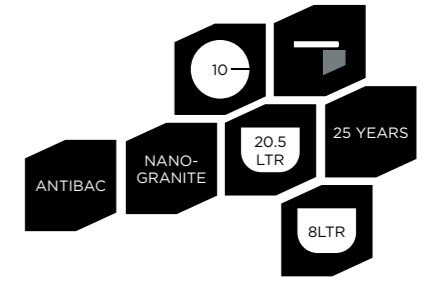

Carbon neutral sinks

All our sinks have also become carbon neutral after a process of calculating, avoiding, reducing and offsetting carbon emissions.

Night

Day

SCHOCK GREEN LINE MONO MD-175

1160mm x 510mm