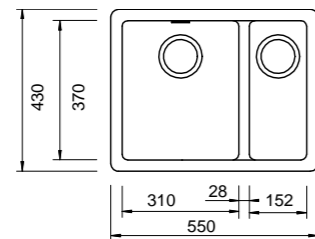

SCHOCK QUADRO QN-100

CRISTALITE+®

COLOUR OPTIONS

550mm x 430mm

Optional Accessories: (see page 30) 01 03 44 63 68

- Remarkably easy to clean - dirt finds it virtually impossible for dirt to stick to the surface.
- Offers exceptional strength and durability. • Pictured in Concrete.