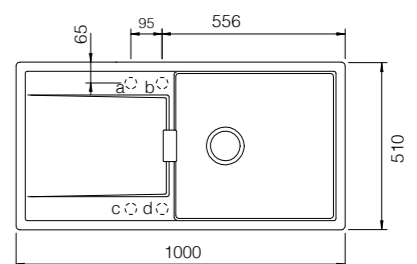

SCHOCK GREEN LINE MONO MD-100L

1000mm x 510mm

Optional Accessories: (see page 30) 01 02 67 69 73

COLOUR OPTIONS