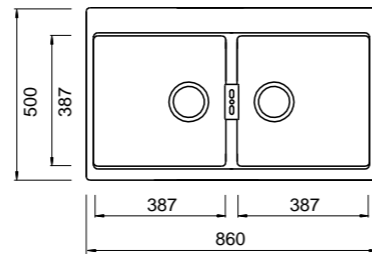

Optional Accessories (see page 30): 01 02 23 46 47 60 67 69 74

COLOUR OPTIONS

CRISTADUR®

SCHOCK
HORIZONT N200

CRISTADUR®

860mm x 500mm

- Unique, patented designer overflow rounds off the modern look.
- The narrow design is perfectly suited to the modern kitchen suites in city and studio apartments offering exceptional strength and durability.
- Pictured in Polaris.
- Taphole optional.