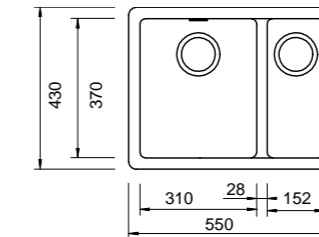

SCHOCK
SOHO N150

CRISTADUR®

550mm x 430mm

Optional Accessories:
(see page 30) (03) (44) (55) (60) (63) (68)

- The smart external dimensions mean you can create a premium-quality look even in the smallest of kitchens with the undermount option.
- Stain resistant and inert. • Pictured in Magma.