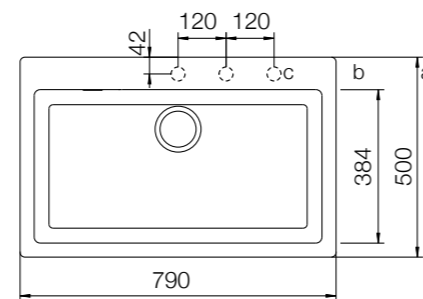

SCHOCK
SIGNUS N-100XLY