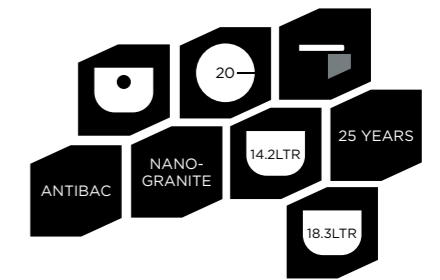

CRISTADUR®

Improved material formula

Schock's premium material wins fans with its **patented, poreless structure** and beautifully shimmery finish. Being extremely easy to clean – the dirt simply runs off – it's not just the look of CRISTADUR® that makes it a luxury to befit any kitchen.

INCLUDED ACCESSORIES
Wooden Chopping Board & Chrome Carrier Grid

SCHOCK GREENWICH GN-100XL

750mm x 455mm

- Voluptuous bowl
- Offers Exceptional durability and strength
- Pictured in Stone
- Includes Chopping Board & Carrier Grid

Optional Accessories (see page 30): (50) (51) (54) (60) (67) (68) (69) (71)

INCLUDED ACCESSORIES
Wooden Chopping Board & Chrome Carrier Grid

SCHOCK GREENWICH GN-200

750mm x 456mm

- Voluptuous bowl
- Offers Exceptional durability and strength
- Pictured in Night
- Includes Chopping Board & Carrier Grid

Optional Accessories (see page 30): (50) (51) (67) (68) (69) (71)