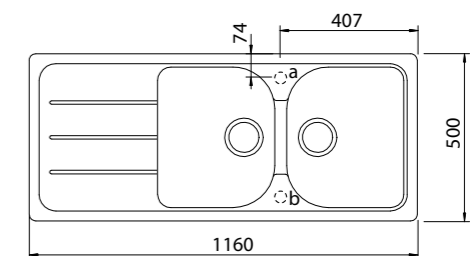

SCHOCK FORMHAUS FD200

CRISTALITE®

COLOUR OPTIONS

1160mm x 500mm

- Curvaceous large bowls with elegant drain tray.
- Durable & Easy to Clean Surface
- Pictured in Onyx
- Taphole optional

Optional Accessories (see page 30): 01 23 74