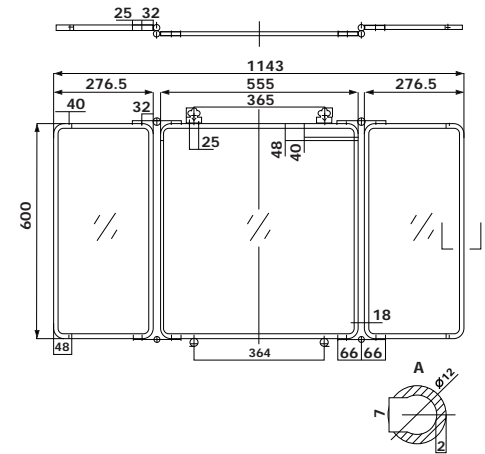

- Overall Basin Size – D 470 x L 650 x H 170mm

**13140/13141**

EDWARDIAN 120CM CERAMIC BASIN & STAND WITH PLUG & WASTE

- 13140 1TH
- 13141 3TH\* (tapholes: middle 35mm, both sides 30mm)

**22617**

ARCADE THREE FOLD MIRROR CHROME