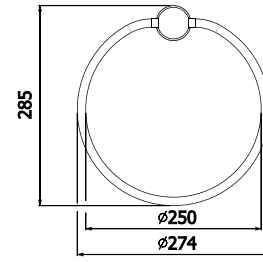

9 0 0 0 5 2 (chrome)
9 0 0 0 5 2 B N (brushed nickel)
9 0 0 0 5 2 B R (bronze)

TOWEL RING