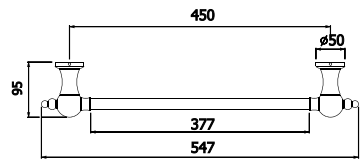

TOWEL RING

9 0 0 0 5 0 (chrome)  
9 0 0 0 5 0 B N (brushed nickel)  
9 0 0 0 5 0 B R (bronze)

450MM TOWEL RAIL

9 0 0 0 5 3 (chrome)  
9 0 0 0 5 3 B N (brushed nickel)  
9 0 0 0 5 3 B R (bronze)

SOAP DISH

9 0 0 0 5 1 (chrome)  
9 0 0 0 5 1 B N (brushed nickel)  
9 0 0 0 5 1 B R (bronze)