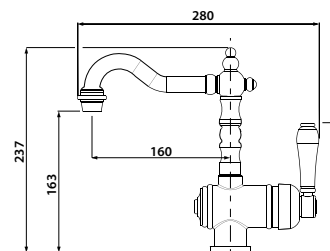

2 1 5 0 C (chrome)
2 1 5 0 BN (brushed nickel)
2 1 5 0 BR (bronze)

SIDE LEVER BASIN MIXER

- 6 Star Flow Rate 4.5L/min
- WELS Registration #T20767