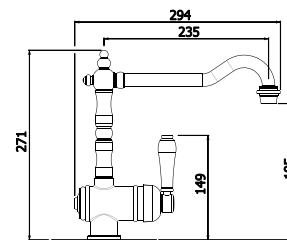

2050C (chrome)
2050BN (brushed nickel)
2050BR (bronze)
SINGLE LEVER KITCHEN MIXER
• 4 Star Flow Rate 7.5L/min
• WELS Registration #T25595