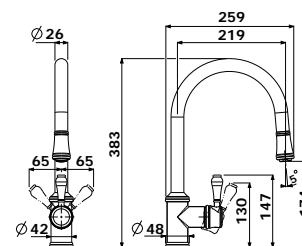

400674 (chrome)
400674BN (brushed nickel)
400674BR (bronze)
SINGLE LEVER KITCHEN MIXER
• 5 Star Flow Rate 6.0L/min
• WELS Registration #T31039