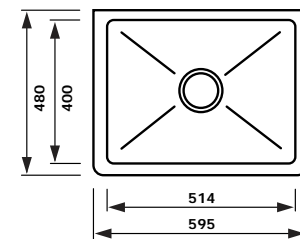

- Bowl Depth – 280mm
- Overall Sink Size – L838mm x W460mm x D258mm

REVERSIBLE SINK

**LEGRANDE-3W**  
LEGRANDE LARGE BOWL REVERSIBLE FIRECLAY

- Bowl Depth – 280mm
- Overall Sink Size – L838mm x W460mm x D258mm

REVERSIBLE SINK

**HENRI-3W**  
ONE AND A HALF BOWL CERAMIC SINK

- Bowl Depth – 220mm
- Overall Sink Size – D 220 x L 997 x W 470mm

**LOUIS-3W**  
ONE AND A HALF BOWL CERAMIC SINK

- Bowl Depth – 220mm
- Overall Sink Size – D 220 x L 997 x W 480mm

**HENRI-2W**  
LARGE SINGLE BOWL CERAMIC SINK

- Bowl Depth – 220mm
- Overall Sink Size – D 220 x L 795 x W 470mm

**LOUIS-2W**  
LARGE SINGLE BOWL CERAMIC SINK

- Bowl Depth – 220mm
- Overall Sink Size – D 220 x L 795 x W 480mm

**HENRI-1W**  
SINGLE BOWL CERAMIC SINK

- Bowl Depth – 220mm
- Overall Sink Size – D 220 x L 595 x W 470mm

**LOUIS-1W**  
SMALL SINGLE BOWL CERAMIC SINK

- Bowl Depth – 220mm
- Overall Sink Size – D 220 x L 595 x W 480mm