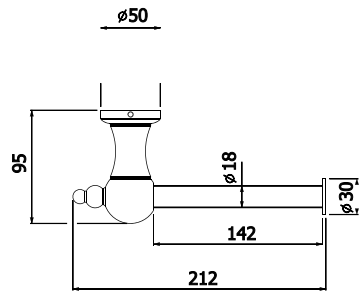

PROVINCIAL COLLECTION

9 0 0 0 4 8 (chrome)
9 0 0 0 4 8 B N (brushed nickel)
9 0 0 0 4 8 B R (bronze)

TOILET ROLL HOLDER