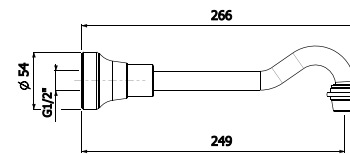

**9 0 1 0 C (chrome)**  
**9 0 1 0 BN (brushed nickel)**  
**9 0 1 0 BR (bronze)**

BASIN MIXER

- 4 Star Flow Rate 7.5L/min
- WELS Registration #T25138

**2 1 5 0 C (chrome)**  
**2 1 5 0 BN (brushed nickel)**  
**2 1 5 0 BR (bronze)**

SIDE LEVER BASIN MIXER

- 6 Star Flow Rate 4.5L/min
- WELS Registration #T20767

5 0 0 3 0 4 (chrome)  
 5 0 0 3 0 4 B N (brushed nickel)  
 5 0 0 3 0 4 B R (bronze)  
 3 PIECE BASIN SET WITH LEVER HANDLES  
 • 5 Star Flow Rate 5.0L/min  
 • WELS Registration #T28248