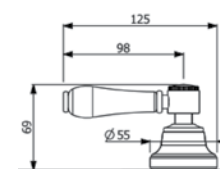

2 0 7 5 C (chrome)
2 0 7 5 B N (brushed nickel)
2 0 7 5 B R (bronze)
BASIN SPOUT
SUPPLIED WITH AN OPEN FLOW AERATOR
FOR USE OVER A BATH
• 3 Star Flow Rate 8.0L/min
• WELS Registration #T32035