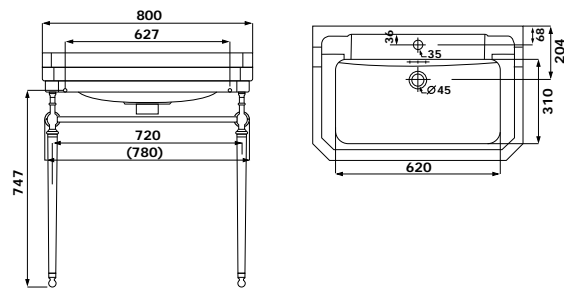

### 13136/13137

EDWARDIAN 61CM CERAMIC BASIN & STAND WITH PLUG & WASTE

- 13136 1TH
- 13137\* 3TH (tapholes: middle 35mm, both sides 30mm)

\*3th - please ensure your tapware will fit the specifications

PROVINCIAL COLLECTION

- Overall Basin Size – D 470 x L 650 x H 170mm

**13140/13141**

EDWARDIAN 120CM CERAMIC BASIN & STAND WITH PLUG & WASTE

- 13140 1TH
- 13141 3TH\* (tapholes: middle 35mm, both sides 30mm)

**22617**

ARCADE THREE FOLD MIRROR CHROME