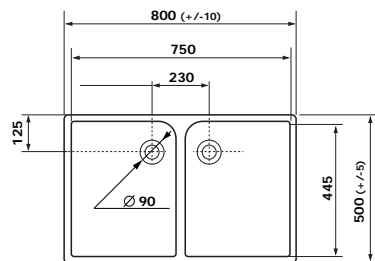

**CLOTAIRE-1W**  
SINGLE BOWL CERAMIC SINK

- Bowl Depth – 200mm
- Overall Sink Size – D 200 x L 595 x W 500mm

**CLOTAIRE-2W**  
DOUBLE BOWL CERAMIC SINK

- Bowl Depth – 220mm
- Overall Sink Size – D 220 x L 800 x W 500mm

**LEGRANDE-1W**  
LEGRANDE SINGLE BOWL REVERSIBLE FIRECLAY

- Bowl Depth – 280mm
- Overall Sink Size – L762mm x W460mm x D258mm

REVERSIBLE SINK

**LEGRANDE-2W**  
LEGRANDE LARGE SINGLE & A HALF BOWL REVERSIBLE FIRECLAY

- Bowl Depth – 280mm
- Overall Sink Size – L838mm x W460mm x D258mm

REVERSIBLE SINK

**LEGRANDE-3W**  
LEGRANDE LARGE BOWL REVERSIBLE FIRECLAY

- Bowl Depth – 280mm
- Overall Sink Size – L838mm x W460mm x D258mm

REVERSIBLE SINK

**HENRI-3W**  
ONE AND A HALF BOWL CERAMIC SINK

- Bowl Depth – 220mm
- Overall Sink Size – D 220 x L 997 x W 470mm

**LOUIS-3W**  
ONE AND A HALF BOWL CERAMIC SINK

- Bowl Depth – 220mm
- Overall Sink Size – D 220 x L 997 x W 480mm