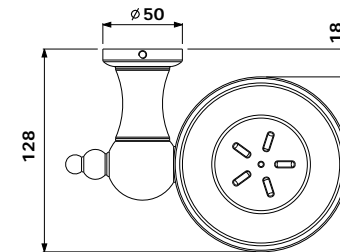

TOWEL RING

9 0 0 0 5 0 (chrome)  
9 0 0 0 5 0 B N (brushed nickel)  
9 0 0 0 5 0 B R (bronze)

450MM TOWEL RAIL

9 0 0 0 5 3 (chrome)  
9 0 0 0 5 3 B N (brushed nickel)  
9 0 0 0 5 3 B R (bronze)

SOAP DISH

9 0 0 0 5 1 (chrome)  
9 0 0 0 5 1 B N (brushed nickel)  
9 0 0 0 5 1 B R (bronze)