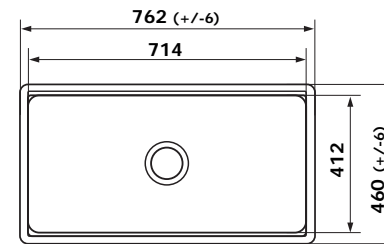

**CLOTAIRE-1W**  
SINGLE BOWL CERAMIC SINK

- Bowl Depth – 200mm
- Overall Sink Size – D 200 x L 595 x W 500mm

**CLOTAIRE-2W**  
DOUBLE BOWL CERAMIC SINK

- Bowl Depth – 220mm
- Overall Sink Size – D 220 x L 800 x W 500mm