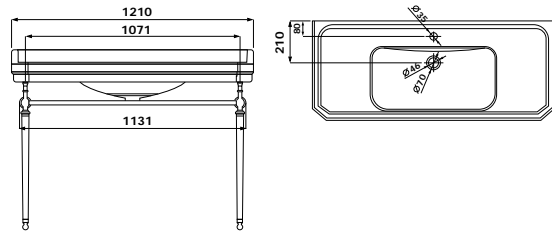

- Overall Basin Size – D 470 x L 650 x H 170mm

**13140/13141**

EDWARDIAN 120CM CERAMIC BASIN & STAND WITH PLUG & WASTE

- 13140 1TH
- 13141 3TH\* (tapholes: middle 35mm, both sides 30mm)

**22617**

ARCADE THREE FOLD MIRROR CHROME