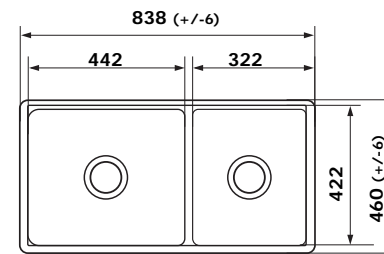

**CLOTAIRE-1W**  
SINGLE BOWL CERAMIC SINK

- Bowl Depth – 200mm
- Overall Sink Size – D 200 x L 595 x W 500mm

**CLOTAIRE-2W**  
DOUBLE BOWL CERAMIC SINK

- Bowl Depth – 220mm
- Overall Sink Size – D 220 x L 800 x W 500mm

**LEGRANDE-1W**  
LEGRANDE SINGLE BOWL REVERSIBLE FIRECLAY

- Bowl Depth – 280mm
- Overall Sink Size – L762mm x W460mm x D258mm

REVERSIBLE SINK

**LEGRANDE-2W**  
LEGRANDE LARGE SINGLE & A HALF BOWL REVERSIBLE FIRECLAY

- Bowl Depth – 280mm
- Overall Sink Size – L838mm x W460mm x D258mm

REVERSIBLE SINK

**LEGRANDE-3W**  
LEGRANDE LARGE BOWL REVERSIBLE FIRECLAY

- Bowl Depth – 280mm
- Overall Sink Size – L838mm x W460mm x D258mm

REVERSIBLE SINK

**HENRI-3W**  
ONE AND A HALF BOWL CERAMIC SINK

- Bowl Depth – 220mm
- Overall Sink Size – D 220 x L 997 x W 470mm

**LOUIS-3W**  
ONE AND A HALF BOWL CERAMIC SINK

- Bowl Depth – 220mm
- Overall Sink Size – D 220 x L 997 x W 480mm