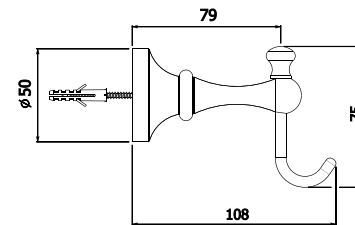

9 0 0 0 5 5 (chrome)
9 0 0 0 5 5 B N (brushed nickel)
9 0 0 0 5 5 B R (bronze)

ROBE HOOK