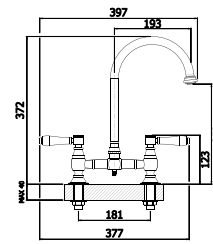

400160 (chrome)
400160BN (brushed nickel)
400160BR (bronze)
EXPOSED BREACH KITCHEN TAP
• 3 Star Flow Rate 9.0L/min
• WELS Registration #T26588