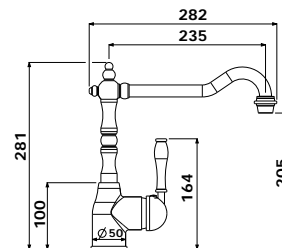

PALAIS (chrome)
PALAIS-BN (brushed nickel)
PALAIS-BR (bronze)
SINGLE LEVER KITCHEN MIXER
• 4 Star Flow Rate 7.5L/min
• WELS Registration #T25199