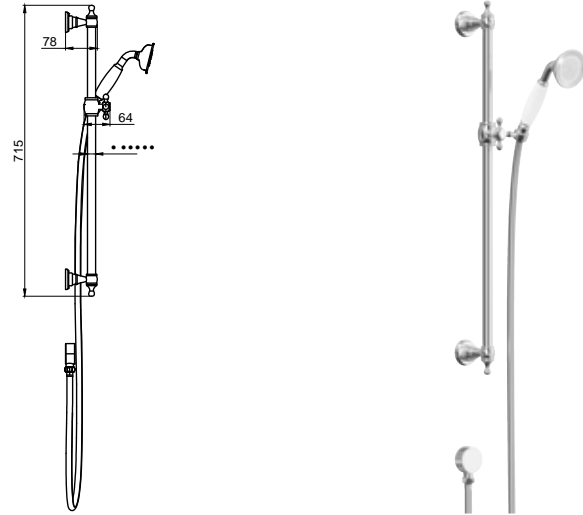

PROVINCIAL COLLECTION

PRHS (chrome)
PROVINCIAL HAND SHOWER
3 Star Flow Rate 8.0L/min
WELS Registration #S15034