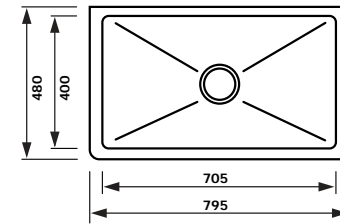

- Bowl Depth – 280mm
- Overall Sink Size – L838mm x W460mm x D258mm

REVERSIBLE SINK

**LEGRANDE-3W**  
LEGRANDE LARGE BOWL REVERSIBLE FIRECLAY

- Bowl Depth – 280mm
- Overall Sink Size – L838mm x W460mm x D258mm

REVERSIBLE SINK

**HENRI-3W**  
ONE AND A HALF BOWL CERAMIC SINK

- Bowl Depth – 220mm
- Overall Sink Size – D 220 x L 997 x W 470mm

**LOUIS-3W**  
ONE AND A HALF BOWL CERAMIC SINK

- Bowl Depth – 220mm
- Overall Sink Size – D 220 x L 997 x W 480mm

**HENRI-2W**  
LARGE SINGLE BOWL CERAMIC SINK

- Bowl Depth – 220mm
- Overall Sink Size – D 220 x L 795 x W 470mm

**LOUIS-2W**  
LARGE SINGLE BOWL CERAMIC SINK

- Bowl Depth – 220mm
- Overall Sink Size – D 220 x L 795 x W 480mm

**HENRI-1W**  
SINGLE BOWL CERAMIC SINK

- Bowl Depth – 220mm
- Overall Sink Size – D 220 x L 595 x W 470mm

**LOUIS-1W**  
SMALL SINGLE BOWL CERAMIC SINK

- Bowl Depth – 220mm
- Overall Sink Size – D 220 x L 595 x W 480mm