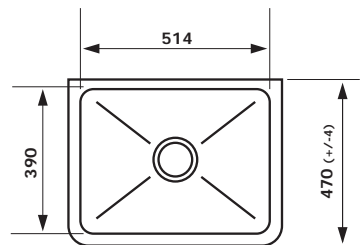

- Bowl Depth – 280mm
- Overall Sink Size – L838mm x W460mm x D258mm

REVERSIBLE SINK

**LEGRANDE-3W**  
LEGRANDE LARGE BOWL REVERSIBLE FIRECLAY

- Bowl Depth – 280mm
- Overall Sink Size – L838mm x W460mm x D258mm

REVERSIBLE SINK

**HENRI-3W**  
ONE AND A HALF BOWL CERAMIC SINK

- Bowl Depth – 220mm
- Overall Sink Size – D 220 x L 997 x W 470mm

**LOUIS-3W**  
ONE AND A HALF BOWL CERAMIC SINK

- Bowl Depth – 220mm
- Overall Sink Size – D 220 x L 997 x W 480mm

**HENRI-2W**  
LARGE SINGLE BOWL CERAMIC SINK

- Bowl Depth – 220mm
- Overall Sink Size – D 220 x L 795 x W 470mm

**LOUIS-2W**  
LARGE SINGLE BOWL CERAMIC SINK

- Bowl Depth – 220mm
- Overall Sink Size – D 220 x L 795 x W 480mm

**HENRI-1W**  
SINGLE BOWL CERAMIC SINK

- Bowl Depth – 220mm
- Overall Sink Size – D 220 x L 595 x W 470mm

**LOUIS-1W**  
SMALL SINGLE BOWL CERAMIC SINK

- Bowl Depth – 220mm
- Overall Sink Size – D 220 x L 595 x W 480mm