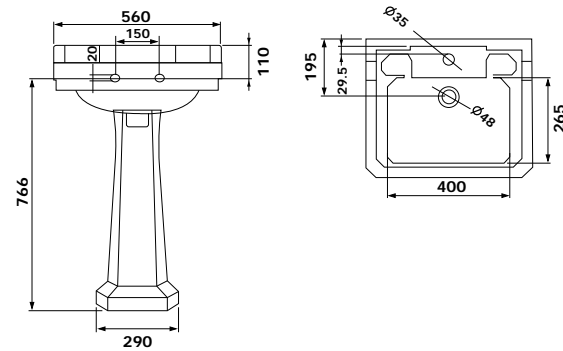

13134/13135

EDWARDIAN 56CM BASIN & PEDESTAL WITH PLUG & WASTE

- 13134 1TH
- 13135* 3TH (tapholes: middle 35mm, both sides 30mm)