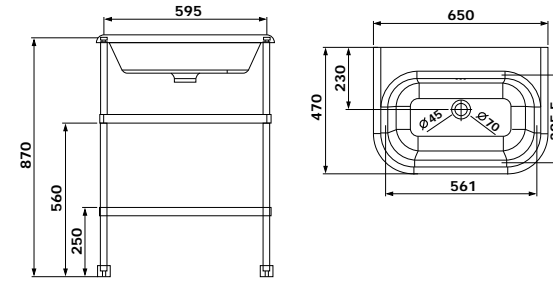

132107

CLASSIC MEDIUM ROLL TOP NATURAL STONE BASIN WITH OVERFLOW AND PLUG & WASTE. INCLUDES MEDIUM STAINLESS STEEL STAND. STONE BASIN IS NTH BUT CAN BE PUNCHED TO 1TH OR 3TH

- Overall Basin Size – D 470 x L 650 x H 170mm