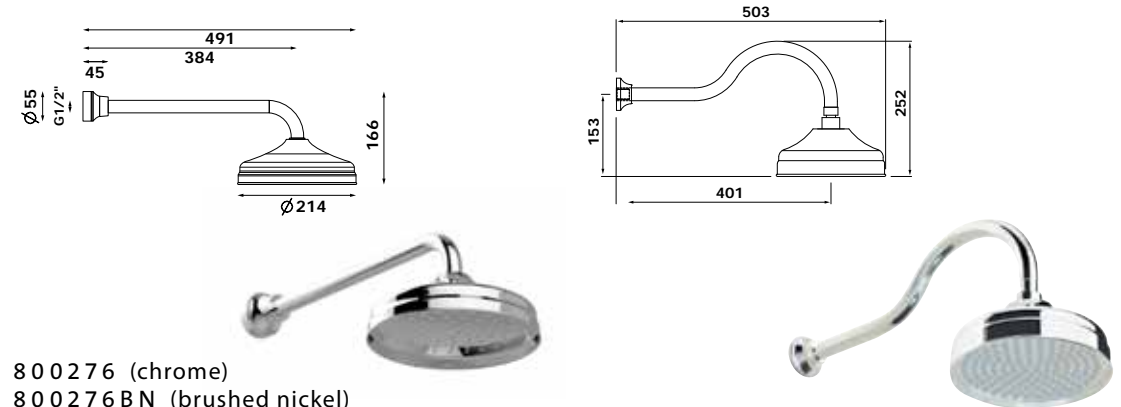

BYRON CLEARSTONE BATH 21127/21128 IS AVAILABLE FROM OUR GARETH ASHTON RANGE

- 700006 (chrome)
- 700006BN (brushed nickel)
- 700006BR (bronze)

WALL MOUNTED BATH FILLER

3 Star Flow Rate 8.5L/min  
WELS Registration #S11696

- 700007 (chrome)
- 700007BN (brushed nickel)
- 700007BR (bronze)

FLOOR MOUNTED BATH FILLER

3 Star Flow Rate 8.5L/min  
WELS Registration #S11696

PROVINCIAL COLLECTION

**PRHS (chrome)**  
**PROVINCIAL HAND SHOWER**  
 3 Star Flow Rate 8.0L/min  
 WELS Registration #S15034

**900069 (chrome)**  
**900069BN (brushed nickel)**  
**900069BR (bronze)**  
**SHOWER ON RAIL**  
 3 Star Flow Rate 8.5L/min  
 WELS Registration #S11239

**800276 (chrome)**  
**800276BN (brushed nickel)**  
**800276BR (bronze)**  
**PROVINCIAL SHOWER**  
 3 Star Flow Rate 9.0L/min  
 WELS Registration #S11572