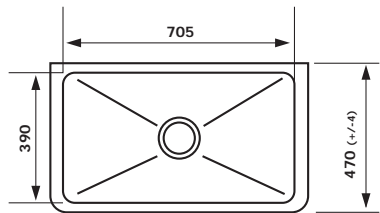

- Bowl Depth – 280mm
- Overall Sink Size – L838mm x W460mm x D258mm

REVERSIBLE SINK

**LEGRANDE-3W**  
LEGRANDE LARGE BOWL REVERSIBLE FIRECLAY

- Bowl Depth – 280mm
- Overall Sink Size – L838mm x W460mm x D258mm

REVERSIBLE SINK

**HENRI-3W**  
ONE AND A HALF BOWL CERAMIC SINK

- Bowl Depth – 220mm
- Overall Sink Size – D 220 x L 997 x W 470mm

**LOUIS-3W**  
ONE AND A HALF BOWL CERAMIC SINK

- Bowl Depth – 220mm
- Overall Sink Size – D 220 x L 997 x W 480mm

**HENRI-2W**  
LARGE SINGLE BOWL CERAMIC SINK

- Bowl Depth – 220mm
- Overall Sink Size – D 220 x L 795 x W 470mm

**LOUIS-2W**  
LARGE SINGLE BOWL CERAMIC SINK

- Bowl Depth – 220mm
- Overall Sink Size – D 220 x L 795 x W 480mm

**HENRI-1W**  
SINGLE BOWL CERAMIC SINK

- Bowl Depth – 220mm
- Overall Sink Size – D 220 x L 595 x W 470mm

**LOUIS-1W**  
SMALL SINGLE BOWL CERAMIC SINK

- Bowl Depth – 220mm
- Overall Sink Size – D 220 x L 595 x W 480mm