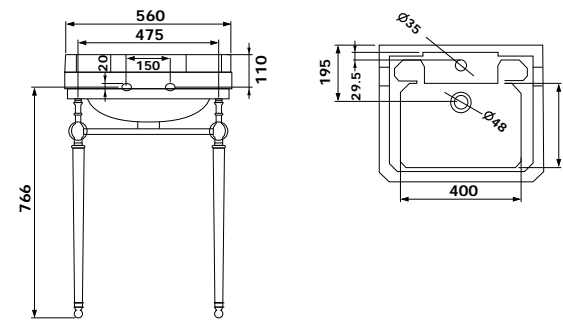

13132/13133

EDWARDIAN 56CM CERAMIC BASIN & STAND WITH PLUG & WASTE

- 13132 1TH
- 13133* 3TH (tapholes: middle 35mm, both sides 30mm)