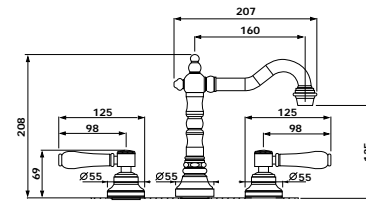

5 0 0 3 0 4 (chrome)
5 0 0 3 0 4 B N (brushed nickel)
5 0 0 3 0 4 B R (bronze)
3 PIECE BASIN SET WITH LEVER HANDLES
• 5 Star Flow Rate 5.0L/min
• WELS Registration #T28248