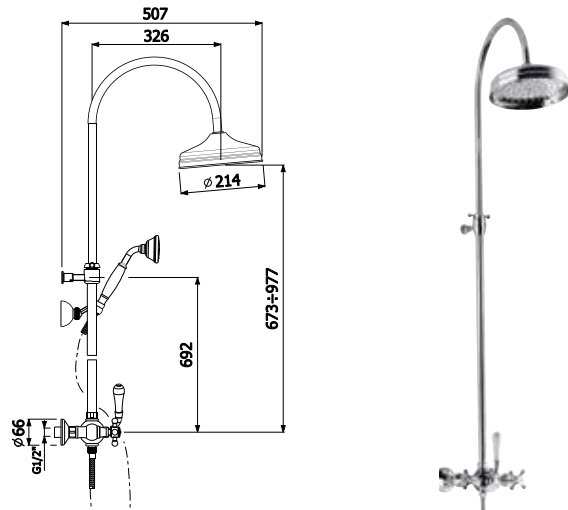

800004 (chrome)
800004BN (brushed nickel)
800004BR (bronze)
OVERHEAD SHOWER WITH
HAND SHOWER
3 Star Flow Rate 8.5L/min
WELS Registration #S10666