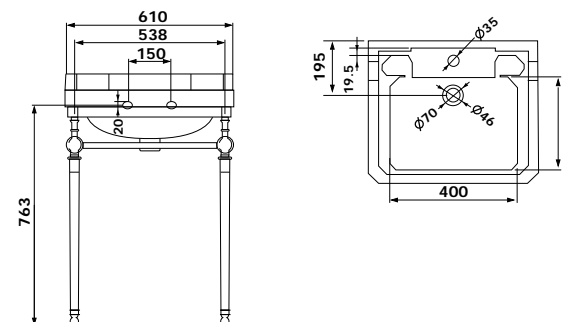

13136/13137

EDWARDIAN 61CM CERAMIC BASIN & STAND WITH PLUG & WASTE

- 13136 1TH
- 13137* 3TH (tapholes: middle 35mm, both sides 30mm)