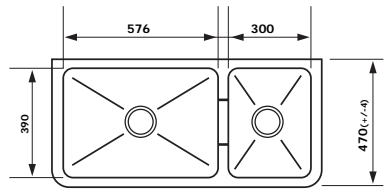

**CLOTAIRE-1W**  
SINGLE BOWL CERAMIC SINK

- Bowl Depth – 200mm
- Overall Sink Size – D 200 x L 595 x W 500mm

**CLOTAIRE-2W**  
DOUBLE BOWL CERAMIC SINK

- Bowl Depth – 220mm
- Overall Sink Size – D 220 x L 800 x W 500mm

**LEGRANDE-1W**  
LEGRANDE SINGLE BOWL REVERSIBLE FIRECLAY

- Bowl Depth – 280mm
- Overall Sink Size – L762mm x W460mm x D258mm

REVERSIBLE SINK

**LEGRANDE-2W**  
LEGRANDE LARGE SINGLE & A HALF BOWL REVERSIBLE FIRECLAY

- Bowl Depth – 280mm
- Overall Sink Size – L838mm x W460mm x D258mm

REVERSIBLE SINK

**LEGRANDE-3W**  
LEGRANDE LARGE BOWL REVERSIBLE FIRECLAY

- Bowl Depth – 280mm
- Overall Sink Size – L838mm x W460mm x D258mm

REVERSIBLE SINK

**HENRI-3W**  
ONE AND A HALF BOWL CERAMIC SINK

- Bowl Depth – 220mm
- Overall Sink Size – D 220 x L 997 x W 470mm

**LOUIS-3W**  
ONE AND A HALF BOWL CERAMIC SINK

- Bowl Depth – 220mm
- Overall Sink Size – D 220 x L 997 x W 480mm