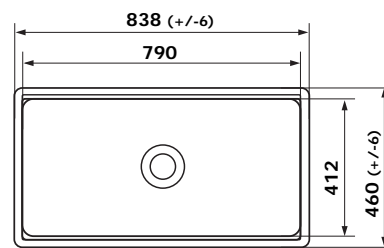

**CLOTAIRE-1W**  
SINGLE BOWL CERAMIC SINK

- Bowl Depth – 200mm
- Overall Sink Size – D 200 x L 595 x W 500mm

**CLOTAIRE-2W**  
DOUBLE BOWL CERAMIC SINK

- Bowl Depth – 220mm
- Overall Sink Size – D 220 x L 800 x W 500mm

**LEGRANDE-1W**  
LEGRANDE SINGLE BOWL REVERSIBLE FIRECLAY

- Bowl Depth – 280mm
- Overall Sink Size – L762mm x W460mm x D258mm

REVERSIBLE SINK

**LEGRANDE-2W**  
LEGRANDE LARGE SINGLE & A HALF BOWL REVERSIBLE FIRECLAY

- Bowl Depth – 280mm
- Overall Sink Size – L838mm x W460mm x D258mm

REVERSIBLE SINK

**LEGRANDE-3W**  
LEGRANDE LARGE BOWL REVERSIBLE FIRECLAY

- Bowl Depth – 280mm
- Overall Sink Size – L838mm x W460mm x D258mm

REVERSIBLE SINK

**HENRI-3W**  
ONE AND A HALF BOWL CERAMIC SINK

- Bowl Depth – 220mm
- Overall Sink Size – D 220 x L 997 x W 470mm

**LOUIS-3W**  
ONE AND A HALF BOWL CERAMIC SINK

- Bowl Depth – 220mm
- Overall Sink Size – D 220 x L 997 x W 480mm