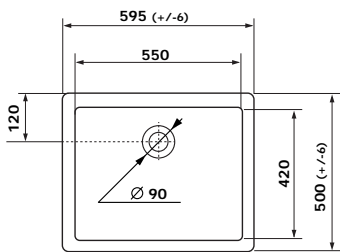

**CLOTAIRE-1W**  
SINGLE BOWL CERAMIC SINK

- Bowl Depth – 200mm
- Overall Sink Size – D 200 x L 595 x W 500mm

**CLOTAIRE-2W**  
DOUBLE BOWL CERAMIC SINK

- Bowl Depth – 220mm
- Overall Sink Size – D 220 x L 800 x W 500mm