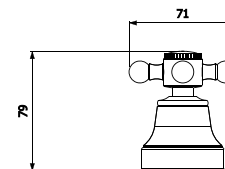

2 0 7 5 C (chrome)
2 0 7 5 B N (brushed nickel)
2 0 7 5 B R (bronze)
BASIN SPOUT
SUPPLIED WITH AN OPEN FLOW AERATOR
FOR USE OVER A BATH
• 3 Star Flow Rate 8.0L/min
• WELS Registration #T32035