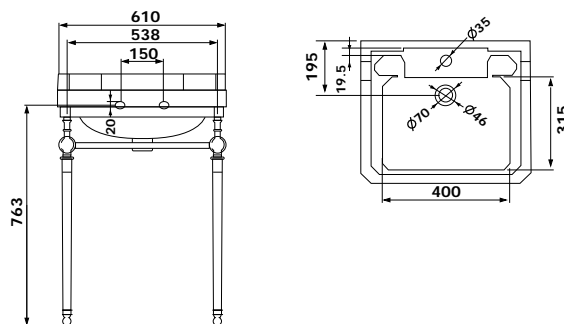

- Overall Basin Size – D 470 x L 650 x H 170mm

**13140/13141**

EDWARDIAN 120CM CERAMIC BASIN & STAND WITH PLUG & WASTE

- 13140 1TH
- 13141 3TH\* (tapholes: middle 35mm, both sides 30mm)

**22617**

ARCADE THREE FOLD MIRROR CHROME