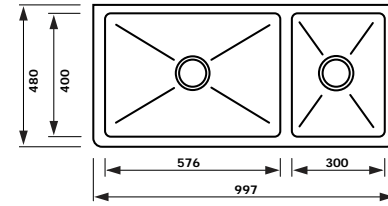

**CLOTAIRE-1W**  
SINGLE BOWL CERAMIC SINK

- Bowl Depth – 200mm
- Overall Sink Size – D 200 x L 595 x W 500mm

**CLOTAIRE-2W**  
DOUBLE BOWL CERAMIC SINK

- Bowl Depth – 220mm
- Overall Sink Size – D 220 x L 800 x W 500mm

**LEGRANDE-1W**  
LEGRANDE SINGLE BOWL REVERSIBLE FIRECLAY

- Bowl Depth – 280mm
- Overall Sink Size – L762mm x W460mm x D258mm

REVERSIBLE SINK

**LEGRANDE-2W**  
LEGRANDE LARGE SINGLE & A HALF BOWL REVERSIBLE FIRECLAY

- Bowl Depth – 280mm
- Overall Sink Size – L838mm x W460mm x D258mm

REVERSIBLE SINK

**LEGRANDE-3W**  
LEGRANDE LARGE BOWL REVERSIBLE FIRECLAY

- Bowl Depth – 280mm
- Overall Sink Size – L838mm x W460mm x D258mm

REVERSIBLE SINK

**HENRI-3W**  
ONE AND A HALF BOWL CERAMIC SINK

- Bowl Depth – 220mm
- Overall Sink Size – D 220 x L 997 x W 470mm

**LOUIS-3W**  
ONE AND A HALF BOWL CERAMIC SINK

- Bowl Depth – 220mm
- Overall Sink Size – D 220 x L 997 x W 480mm