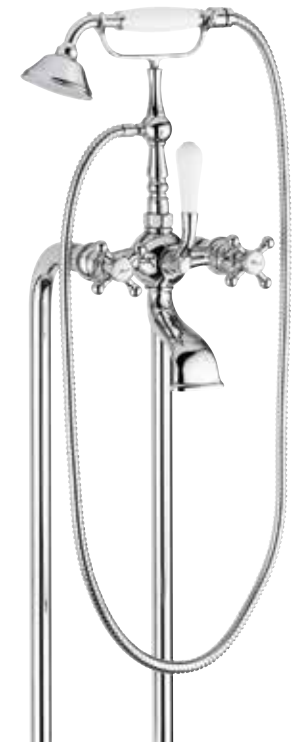

SIDE LEVER BASIN MIXER

- 6 Star Flow Rate 4.5L/min
- WELS Registration #T20767

5 0 0 3 0 4 (chrome)  
 5 0 0 3 0 4 B N (brushed nickel)  
 5 0 0 3 0 4 B R (bronze)  
 3 PIECE BASIN SET WITH LEVER HANDLES  
 • 5 Star Flow Rate 5.0L/min  
 • WELS Registration #T28248

2 0 7 5 C (chrome)  
 2 0 7 5 B N (brushed nickel)  
 2 0 7 5 B R (bronze)  
 BASIN SPOUT  
 SUPPLIED WITH AN OPEN FLOW AERATOR  
 FOR USE OVER A BATH  
 • 3 Star Flow Rate 8.0L/min  
 • WELS Registration #T32035

BYRON CLEARSTONE BATH 21127/21128 IS AVAILABLE FROM OUR GARETH ASHTON RANGE

- 700006 (chrome)
- 700006BN (brushed nickel)
- 700006BR (bronze)

WALL MOUNTED BATH FILLER

3 Star Flow Rate 8.5L/min  
WELS Registration #S11696

- 700007 (chrome)
- 700007BN (brushed nickel)
- 700007BR (bronze)

FLOOR MOUNTED BATH FILLER

3 Star Flow Rate 8.5L/min  
WELS Registration #S11696

PROVINCIAL COLLECTION

**PRHS (chrome)**  
**PROVINCIAL HAND SHOWER**  
 3 Star Flow Rate 8.0L/min  
 WELS Registration #S15034