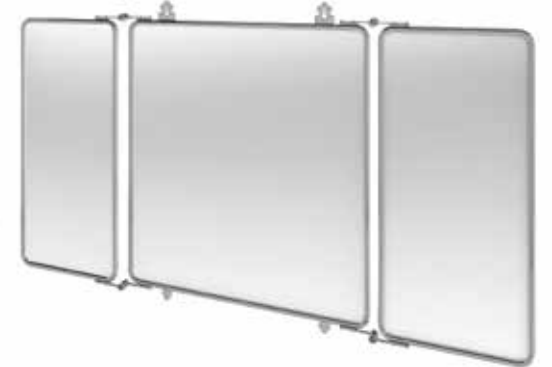

- Overall Basin Size – D 470 x L 650 x H 170mm

**13140/13141**

EDWARDIAN 120CM CERAMIC BASIN & STAND WITH PLUG & WASTE

- 13140 1TH
- 13141 3TH\* (tapholes: middle 35mm, both sides 30mm)

**22617**

ARCADE THREE FOLD MIRROR CHROME