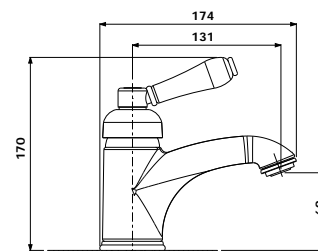

BATHROOM TAPWARE

Inspired by the timeless elegance of a classical Tuscan villa, The Provincial Collection includes a hand-picked selection of superb bathroom taps, accessories and showers that are as functional as they are beautiful – all crafted in accordance with Armando Vicario's meticulous standards of quality, water efficiency and design.

9 0 1 0 C (chrome)
9 0 1 0 BN (brushed nickel)
9 0 1 0 BR (bronze)

BASIN MIXER

- 4 Star Flow Rate 7.5L/min
- WELS Registration #T25138