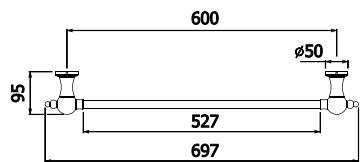

TOWEL RING

9 0 0 0 5 0 (chrome)  
9 0 0 0 5 0 B N (brushed nickel)  
9 0 0 0 5 0 B R (bronze)

450MM TOWEL RAIL

9 0 0 0 5 3 (chrome)  
9 0 0 0 5 3 B N (brushed nickel)  
9 0 0 0 5 3 B R (bronze)

SOAP DISH

9 0 0 0 5 1 (chrome)  
9 0 0 0 5 1 B N (brushed nickel)  
9 0 0 0 5 1 B R (bronze)