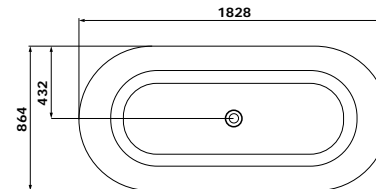

CLEARWATER BATHS

For a true vintage look in your bathroom, Abey's Clearwater Baths are as stunning as they are elegant. Manufactured using Clearstone, a material fusion of milled sedimentary stone bonded with a high performance aluminium and titanium filler base, this bath range is hardwearing, non-porous with good thermal insulation properties to keep the water temperature in your bath for longer.

clearwater®
BATHS

21123

FLORENZA STONE BATH GLOSS

- Overall Bath Size – D 864 x L 1828 x H 569mm
- Weight – 107kg (unfilled)/230 Litres
- Optional matching stone waste (code 22529)