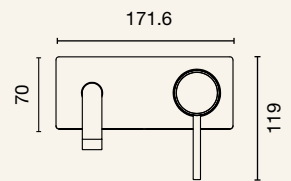

WALL BASIN/BATH SET 220MM
4 Star Flow Rate 6.5L/min
Breach Set Included

- 6B-WS220
- 6B-WS220-B
- 6B-WS220-BN
- 6B-WS220-GM
- 6B-WS220-BB