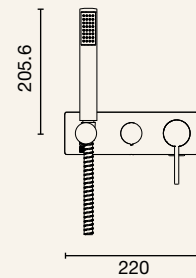

- 6BS-WS
- 6BS-WS-B
- 6BS-WS-BN
- 6BS-WS-GM
- 6BS-WS-BB

WALL BASIN/BATH SET 165MM
4 Star Flow Rate 6.5L/min
Breach Set Included

- 6B-WS165
- 6B-WS165-B
- 6B-WS165-BN
- 6B-WS165-GM
- 6B-WS165-BB