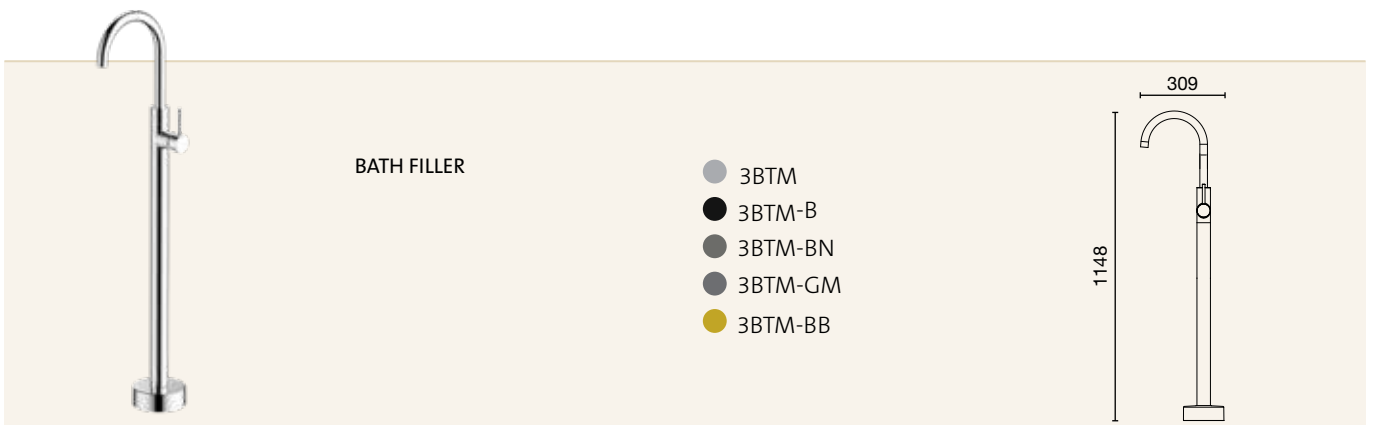

- 6BS-WS
- 6BS-WS-B
- 6BS-WS-BN
- 6BS-WS-GM
- 6BS-WS-BB

WALL BASIN/BATH SET 165MM
4 Star Flow Rate 6.5L/min
Breach Set Included

- 6B-WS165
- 6B-WS165-B
- 6B-WS165-BN
- 6B-WS165-GM
- 6B-WS165-BB

WALL BASIN/BATH SET 220MM
4 Star Flow Rate 6.5L/min
Breach Set Included

- 6B-WS220
- 6B-WS220-B
- 6B-WS220-BN
- 6B-WS220-GM
- 6B-WS220-BB

BATH & SHOWERS

- CHROME ●
- BLACK (B) ●
- BRUSHED NICKEL (BN) ●
- GUN METAL (GM) ●
- BRUSHED BRASS (BB) ●

VERTICAL SHOWER
3 Star Flow Rate 8.0L/min