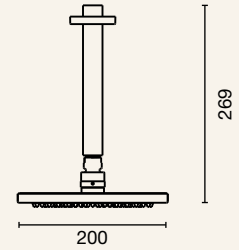

- 6B-WS220
- 6B-WS220-B
- 6B-WS220-BN
- 6B-WS220-GM
- 6B-WS220-BB

BATH & SHOWERS

- CHROME ●
- BLACK (B) ●
- BRUSHED NICKEL (BN) ●
- GUN METAL (GM) ●
- BRUSHED BRASS (BB) ●

VERTICAL SHOWER
3 Star Flow Rate 8.0L/min

- 1SVRO
- 1SVRO-B
- 1SVRO-BN
- 1SVRO-GM
- 1SVRO-BB

HORIZONTAL SHOWER
3 Star Flow Rate 8.0L/min

- 1SHRO
- 1SHRO-B
- 1SHRO-BN
- 1SHRO-GM
- 1SHRO-BB

SHOWER ON RAIL
3 Star Flow Rate 8.5L/min

- SRA06
- SRA06-B
- SRA06-BN
- SRA06-GM
- SRA06-BB