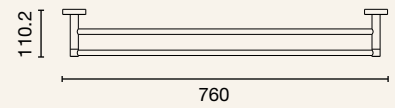

- PDTR
- PDTR-B
- PDTR-BN
- PDTR-GM
- PDTR-BB