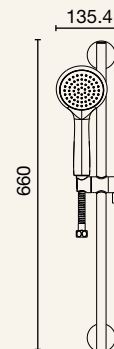

- 6S-C165
- 6S-C165-B
- 6S-C165-BN
- 6S-C165-GM
- 6S-C165-BB

CURVED BASIN SPOUT 220MM
4 Star Flow Rate 7.0L/min

- 6S-C220
- 6S-C220-B
- 6S-C220-BN
- 6S-C220-GM
- 6S-C220-BB

**COMPLETE SHOWER/BATH
DIVERTER MIXER**

- 6B-WS220
- 6B-WS220-B
- 6B-WS220-BN
- 6B-WS220-GM
- 6B-WS220-BB

BATH & SHOWERS

- CHROME ●
- BLACK (B) ●
- BRUSHED NICKEL (BN) ●
- GUN METAL (GM) ●
- BRUSHED BRASS (BB) ●

VERTICAL SHOWER
3 Star Flow Rate 8.0L/min

- 1SVRO
- 1SVRO-B
- 1SVRO-BN
- 1SVRO-GM
- 1SVRO-BB

HORIZONTAL SHOWER
3 Star Flow Rate 8.0L/min

- 1SHRO
- 1SHRO-B
- 1SHRO-BN
- 1SHRO-GM
- 1SHRO-BB

SHOWER ON RAIL
3 Star Flow Rate 8.5L/min

- SRA06
- SRA06-B
- SRA06-BN
- SRA06-GM
- SRA06-BB

SHOWER ON RAIL 3 FUNCTION
3 Star Flow Rate 8.0L/min

- SRA07
- SRA07-B
- SRA07-BN
- SRA07-GM
- SRA07-BB

HAND SHOWER SET
3 Star Flow Rate 8.0L/min

- 6HSS
- 6HSS-B
- 6HSS-BN
- 6HSS-GM
- 6HSS-BB

- CHROME ●
- BLACK (B) ●
- BRUSHED NICKEL (BN) ●
- GUN METAL (GM) ●
- BRUSHED BRASS (BB) ●