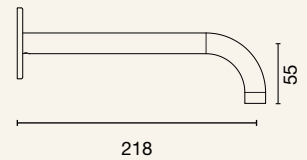

POCO

HIGH BASIN MIXER
4 Star Flow Rate 6.5L/min

- 6B2
- 6B2-B
- 6B2-BN
- 6B2-GM
- 6B2-BB

BASIN MIXER
4 Star Flow Rate 6.5L/min

- 6B1
- 6B1-B
- 6B1-BN
- 6B1-GM
- 6B1-BB

CURVED BASIN SPOUT 165MM
4 Star Flow Rate 7.0L/min

- 6S-C165
- 6S-C165-B
- 6S-C165-BN
- 6S-C165-GM
- 6S-C165-BB

CURVED BASIN SPOUT 220MM
4 Star Flow Rate 7.0L/min

- 6S-C220
- 6S-C220-B
- 6S-C220-BN
- 6S-C220-GM
- 6S-C220-BB

**COMPLETE SHOWER/BATH
DIVERTER MIXER**