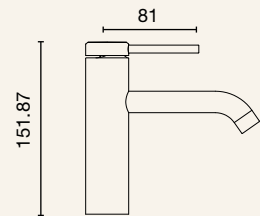

POCO

HIGH BASIN MIXER
4 Star Flow Rate 6.5L/min

- 6B2
- 6B2-B
- 6B2-BN
- 6B2-GM
- 6B2-BB

BASIN MIXER
4 Star Flow Rate 6.5L/min

- 6B1
- 6B1-B
- 6B1-BN
- 6B1-GM
- 6B1-BB

CURVED BASIN SPOUT 165MM
4 Star Flow Rate 7.0L/min

- 6S-C165
- 6S-C165-B
- 6S-C165-BN
- 6S-C165-GM
- 6S-C165-BB

CURVED BASIN SPOUT 220MM
4 Star Flow Rate 7.0L/min

- 6S-C220
- 6S-C220-B
- 6S-C220-BN
- 6S-C220-GM
- 6S-C220-BB

**COMPLETE SHOWER/BATH
DIVERTER MIXER**