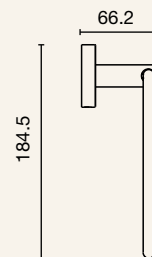

SHOWER ON RAIL 3 FUNCTION
3 Star Flow Rate 8.0L/min

- SRA07
- SRA07-B
- SRA07-BN
- SRA07-GM
- SRA07-BB

HAND SHOWER SET
3 Star Flow Rate 8.0L/min

- 6HSS
- 6HSS-B
- 6HSS-BN
- 6HSS-GM
- 6HSS-BB

- CHROME ●
- BLACK (B) ●
- BRUSHED NICKEL (BN) ●
- GUN METAL (GM) ●
- BRUSHED BRASS (BB) ●

ACCESSORIE

DOUBLE TOWEL RAIL 760mm

- PDTR
- PDTR-B
- PDTR-BN
- PDTR-GM
- PDTR-BB

SINGLE TOWEL TAIL 760mm

- PSTR
- PSTR-B
- PSTR-BN
- PSTR-GM
- PSTR-BB

TOWEL RING

- PTR
- PTR-B
- PTR-BN
- PTR-GM
- PTR-BB

ROBE HOOK

- PRH
- PRH -B
- PRH -BN
- PRH -GM
- PRH -BB

- CHROME ●
- BLACK (B) ●
- BRUSHED NICKEL (BN) ●
- GUN METAL (GM) ●
- BRUSHED BRASS (BB) ●

SHOWER SHELF
4 Star Flow Rate 7.0L/min

- PMS
- PMS-B
- PMS-BN
- PMS-GM
- PMS-BB