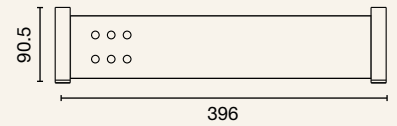

- PRH
- PRH -B
- PRH -BN
- PRH -GM
- PRH -BB

- CHROME ●
- BLACK (B) ●
- BRUSHED NICKEL (BN) ●
- GUN METAL (GM) ●
- BRUSHED BRASS (BB) ●

SHOWER SHELF
4 Star Flow Rate 7.0L/min

- PMS
- PMS-B
- PMS-BN
- PMS-GM
- PMS-BB