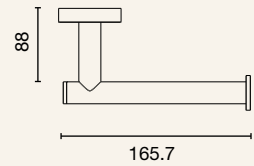

- PTRH
- PTRH-B
- PTRH-BN
- PTRH-GM
- PTRH-BB