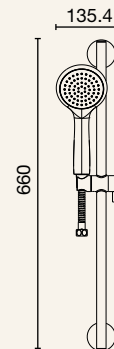

- 6S-C165
- 6S-C165-B
- 6S-C165-BN
- 6S-C165-GM
- 6S-C165-BB

CURVED BASIN SPOUT 220MM
4 Star Flow Rate 7.0L/min

- 6S-C220
- 6S-C220-B
- 6S-C220-BN
- 6S-C220-GM
- 6S-C220-BB

**COMPLETE SHOWER/BATH
DIVERTER MIXER**

- 6B-WS220
- 6B-WS220-B
- 6B-WS220-BN
- 6B-WS220-GM
- 6B-WS220-BB

BATH & SHOWERS

- CHROME ●
- BLACK (B) ●
- BRUSHED NICKEL (BN) ●
- GUN METAL (GM) ●
- BRUSHED BRASS (BB) ●

VERTICAL SHOWER
3 Star Flow Rate 8.0L/min

- 1SVRO
- 1SVRO-B
- 1SVRO-BN
- 1SVRO-GM
- 1SVRO-BB

HORIZONTAL SHOWER
3 Star Flow Rate 8.0L/min

- 1SHRO
- 1SHRO-B
- 1SHRO-BN
- 1SHRO-GM
- 1SHRO-BB

SHOWER ON RAIL
3 Star Flow Rate 8.5L/min

- SRA06
- SRA06-B
- SRA06-BN
- SRA06-GM
- SRA06-BB

SHOWER ON RAIL 3 FUNCTION
3 Star Flow Rate 8.0L/min

- SRA07
- SRA07-B
- SRA07-BN
- SRA07-GM
- SRA07-BB

HAND SHOWER SET
3 Star Flow Rate 8.0L/min

- 6HSS
- 6HSS-B
- 6HSS-BN
- 6HSS-GM
- 6HSS-BB

- CHROME ●
- BLACK (B) ●
- BRUSHED NICKEL (BN) ●
- GUN METAL (GM) ●
- BRUSHED BRASS (BB) ●