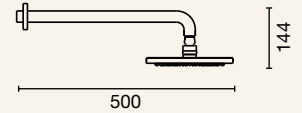

SHOWER ON RAIL
3 Star Flow Rate 8.5L/min