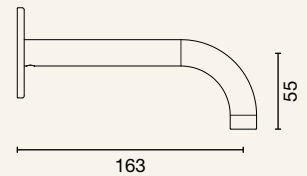

POCO

HIGH BASIN MIXER
4 Star Flow Rate 6.5L/min

- 6B2
- 6B2-B
- 6B2-BN
- 6B2-GM
- 6B2-BB

BASIN MIXER
4 Star Flow Rate 6.5L/min

- 6B1
- 6B1-B
- 6B1-BN
- 6B1-GM
- 6B1-BB

CURVED BASIN SPOUT 165MM
4 Star Flow Rate 7.0L/min

- 6S-C165
- 6S-C165-B
- 6S-C165-BN
- 6S-C165-GM
- 6S-C165-BB

CURVED BASIN SPOUT 220MM
4 Star Flow Rate 7.0L/min

- 6S-C220
- 6S-C220-B
- 6S-C220-BN
- 6S-C220-GM
- 6S-C220-BB

**COMPLETE SHOWER/BATH
DIVERTER MIXER**