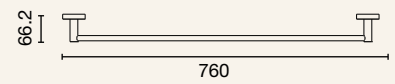

SHOWER ON RAIL 3 FUNCTION
3 Star Flow Rate 8.0L/min

- SRA07
- SRA07-B
- SRA07-BN
- SRA07-GM
- SRA07-BB

HAND SHOWER SET
3 Star Flow Rate 8.0L/min

- 6HSS
- 6HSS-B
- 6HSS-BN
- 6HSS-GM
- 6HSS-BB

- CHROME ●
- BLACK (B) ●
- BRUSHED NICKEL (BN) ●
- GUN METAL (GM) ●
- BRUSHED BRASS (BB) ●

ACCESSORIE

DOUBLE TOWEL RAIL 760mm

- PDTR
- PDTR-B
- PDTR-BN
- PDTR-GM
- PDTR-BB

SINGLE TOWEL TAIL 760mm

- PSTR
- PSTR-B
- PSTR-BN
- PSTR-GM
- PSTR-BB

TOWEL RING

- PTR
- PTR-B
- PTR-BN
- PTR-GM
- PTR-BB

ROBE HOOK