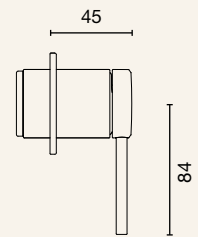

- 6SH-EXT+6SH-INT
- 6SH-EXT-B+ 6SH-INT-B
- 6SH-EXT-BN+ 6SH-INT-BN
- 6SH-EXT-GM+ 6SH-INT-GM
- 6SH-EXT-BB+ 6SH-INT-BB

**3 HOLE BATH/SHOWER
MIXER SET**
4 Star Flow Rate 7.0L/min
Breach Set Included