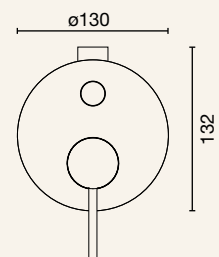

- 6SHD-EXT+ 6SHD-INT
- 6SHD-EXT-B+ 6SHD-INT-B
- 6SHD-EXT-BN+ 6SHD-INT-BN
- 6SHD-EXT-GM+ 6SHD-INT-GM
- 6SHD-EXT-BB+ 6SHD-INT-BB