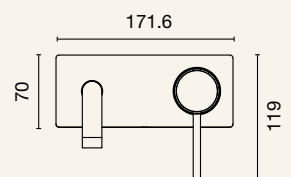

- CHROME ●
- BLACK (B) ●
- BRUSHED NICKEL (BN) ●
- GUM METAL (GM) ●
- BRUSHED BRASS (BB) ●

**COMPLETE SHOWER/
BATH MIXER**
4 Star Flow Rate 7.0L/min

- 6SH-EXT+6SH-INT
- 6SH-EXT-B+ 6SH-INT-B
- 6SH-EXT-BN+ 6SH-INT-BN
- 6SH-EXT-GM+ 6SH-INT-GM
- 6SH-EXT-BB+ 6SH-INT-BB

**3 HOLE BATH/SHOWER
MIXER SET**
4 Star Flow Rate 7.0L/min
Breach Set Included

- 6BS-WS
- 6BS-WS-B
- 6BS-WS-BN
- 6BS-WS-GM
- 6BS-WS-BB

- 6B-WS165
- 6B-WS165-B
- 6B-WS165-BN
- 6B-WS165-GM
- 6B-WS165-BB

- 6B-WS220
- 6B-WS220-B
- 6B-WS220-BN
- 6B-WS220-GM
- 6B-WS220-BB