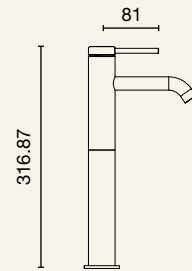

POCO

HIGH BASIN MIXER
4 Star Flow Rate 6.5L/min

- 6B2
- 6B2-B
- 6B2-BN
- 6B2-GM
- 6B2-BB

BASIN MIXER
4 Star Flow Rate 6.5L/min

- 6B1
- 6B1-B
- 6B1-BN
- 6B1-GM
- 6B1-BB

CURVED BASIN SPOUT 165MM
4 Star Flow Rate 7.0L/min

- 6S-C165
- 6S-C165-B
- 6S-C165-BN
- 6S-C165-GM
- 6S-C165-BB

CURVED BASIN SPOUT 220MM
4 Star Flow Rate 7.0L/min

- 6S-C220
- 6S-C220-B
- 6S-C220-BN
- 6S-C220-GM
- 6S-C220-BB

**COMPLETE SHOWER/BATH
DIVERTER MIXER**