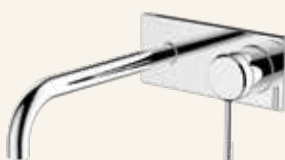

WALL BASIN/BATH SET 220MM
4 Star Flow Rate 6.5L/min
Breach Set Included

- 6B-WS220
- 6B-WS220-B
- 6B-WS220-BN
- 6B-WS220-GM
- 6B-WS220-BB