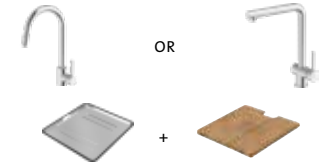

NOTE: Back of Sink is not Fully Glazed

Abey Lago 200

Inset or Undermount
L 830mm x W 440mm

NL200T12
Includes Sink, Cutting Board CBB390, Drain Tray DT-05 & KTA037-BR Kitchen Mixer with Pull Out

NL200T13
Includes Sink, Cutting Board CBB390, Drain Tray DT-05 & KTA030-BR Kitchen Mixer with Pull Out