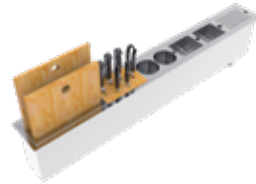

Abey Preparation Island Canale Slim PSA900

Code No. PSA900

Overall sink size
L 874mm x W 145mm

Bowl depth 203mm-217mm
Min cabinet size 1000mm

Abey Preparation Island Canale Slim PSA1200

Code No. PSA1200

Overall sink size
L 1155mm x W 145mm

Bowl depth 203mm-217mm
Min cabinet size 1200mm

Abey Bar BS1

Code No.
BS1 Stainless Steel
BS1B Black Pearl
BS1CO Artisan Copper
BS1G Eureka Gold

Overall sink size
L 360mm x W 360mm
Bowl depth 160mm
Min cabinet size 450mm

Matching Kitchen Tapware Available Refer to Page 74

Abey Bar BS2

Code No.
BS2 Stainless Steel
BS2B Black Pearl
BS2CO Artisan Copper
BS2G Eureka Gold

Overall sink size
L 370mm x W 450mm
Bowl depth 160mm
Min cabinet size 500mm

Matching Kitchen Tapware Available Refer to Page 74

Schock Bar Euro ER100

CRISTALITE®

Code No.
ER-100B Onyx
ER-100W Alpina
ER-100C Concrete
ER-100CR Croma

Overall sink size
435mm Round
Bowl depth 200mm
Min cabinet size 500mm

Abey Bar The Yarra PR6

Code No. PR6

Overall sink size
450mm Round
Bowl depth 190mm
Min cabinet size 500mm

Schock Virtus VN-100XS

CRISTALITE®

Code No.
VN-100XSB Onyx
VN-100XSW Alpina
VN-100XSC Concrete
VN-100XSCR Croma

Overall sink size
L 381mm x W 381mm
Bowl depth 126mm
Min cabinet size 400mm

NEW