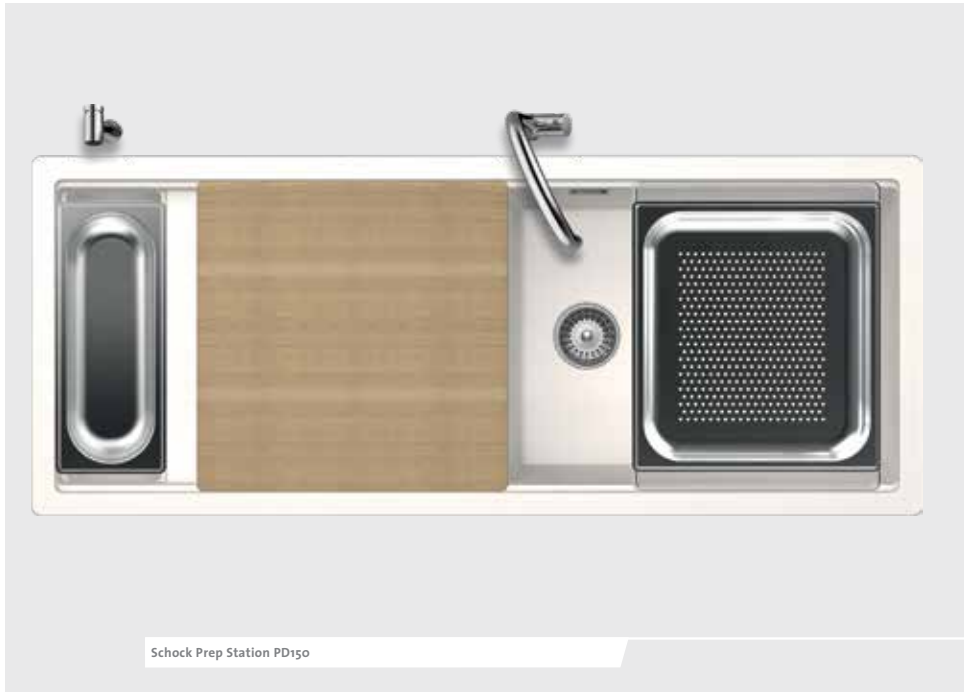

NEW

Schock Prep Station PD150

Schock Prep Station PD150 CRISTADUR®

Overall sink size
L 1140mm x W 460mm

Bowl depth
S 140mm / L 231mm

Code No.
PD150B Magma
PD150S Stone
PD150W Polaris

Included
Accessories

Optional Recommended Tap
Conos Pro Tap 528006