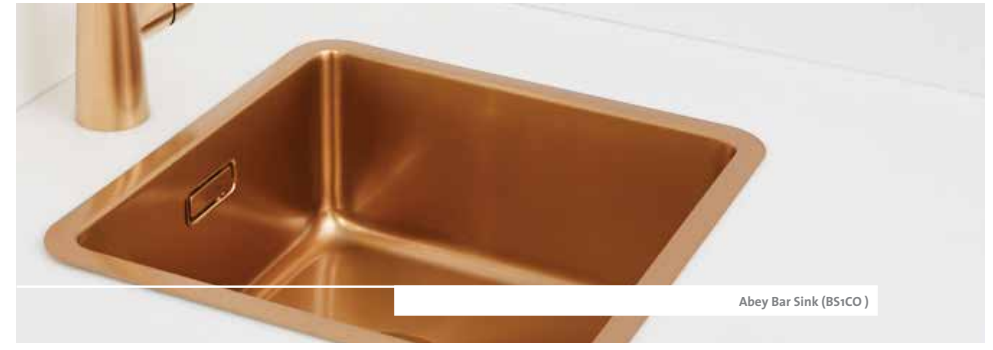

Code No. PSA1200

Overall sink size
L 1155mm x W 145mm

Bowl depth 203mm-217mm
Min cabinet size 1200mm

Abey Bar Sink (BS1CO)

Abey Bar BS1

Code No.
BS1 Stainless Steel
BS1B Black Pearl
BS1CO Artisan Copper
BS1G Eureka Gold